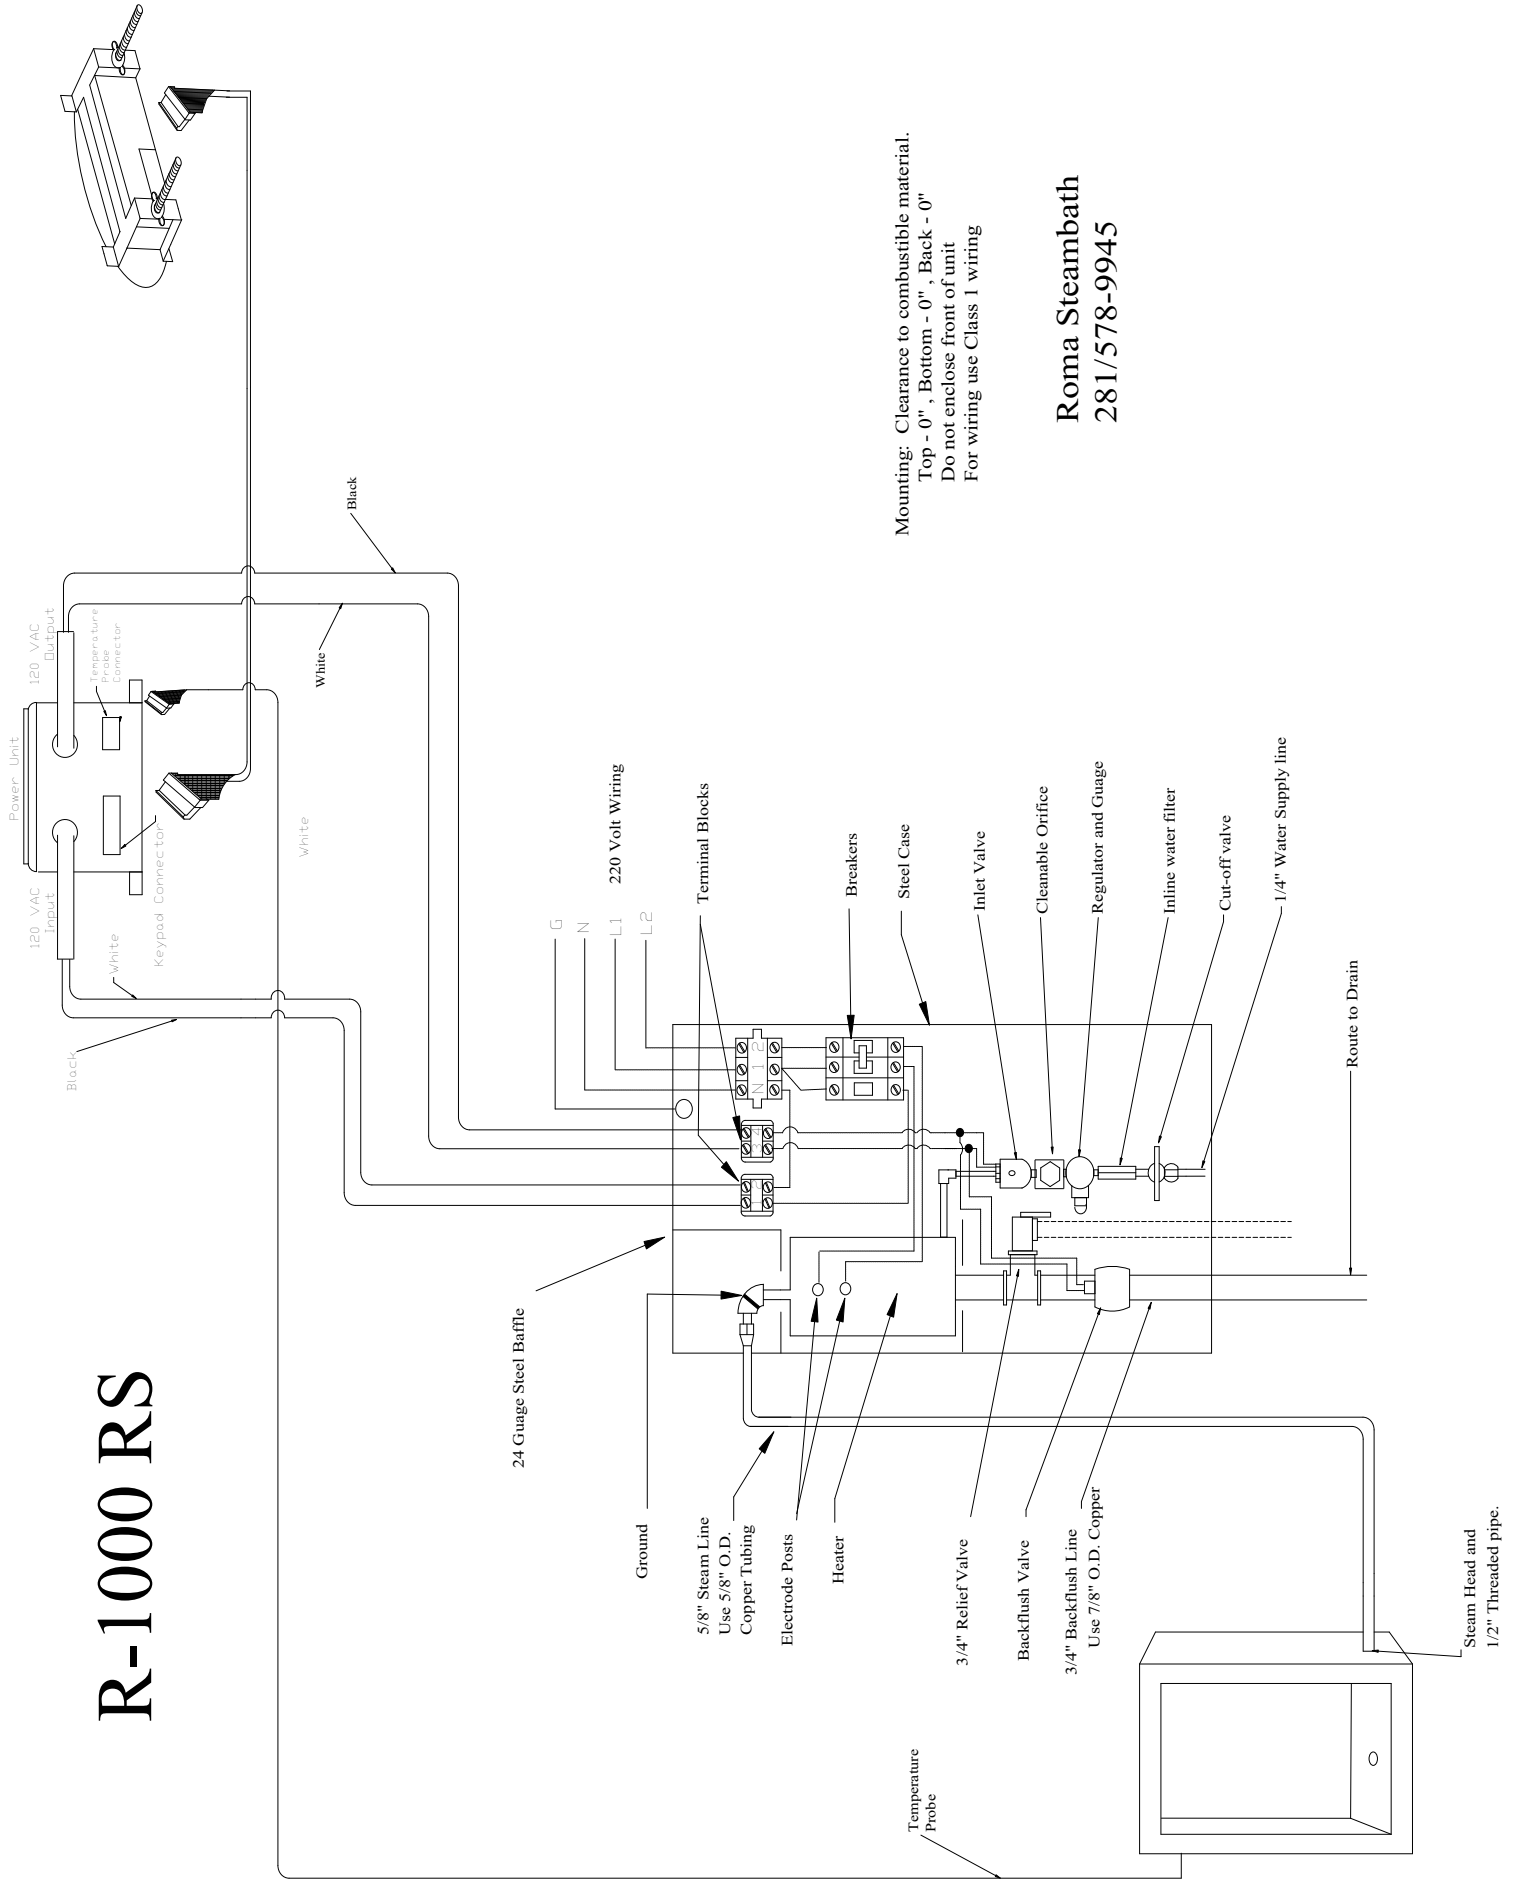

R-1000 RS

Mounting: Clearance to combustible material.
Top - 0" , Bottom - 0" , Back - 0"
Do not enclose front of unit
For wiring use Class 1 wiring

Roma Steambath
281/578-9945