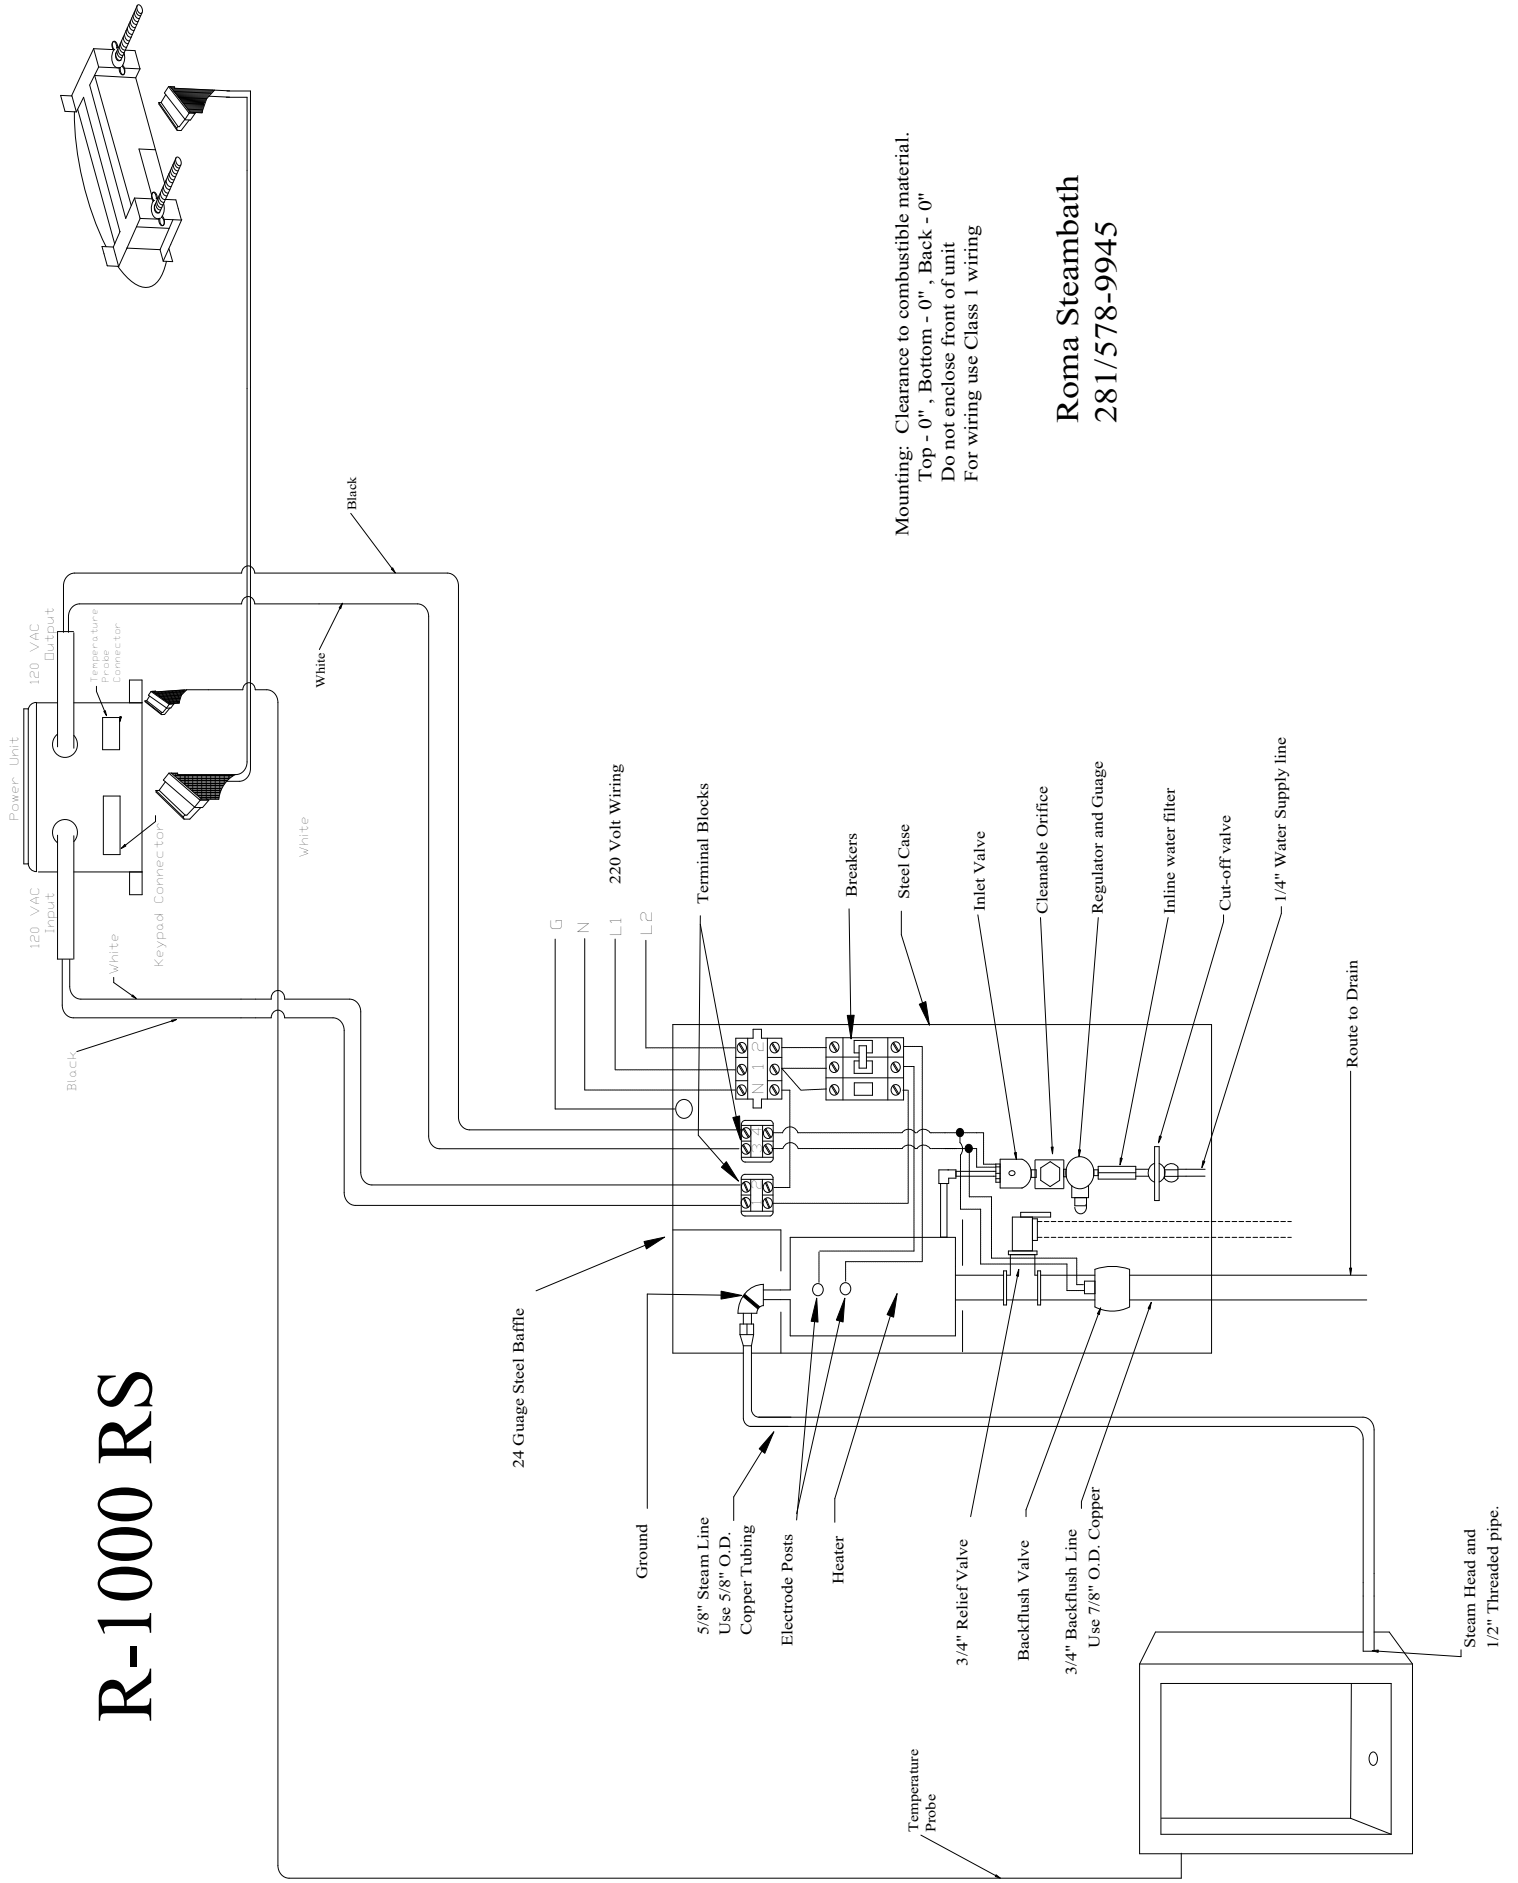

# R-1000 RS

Mounting: Clearance to combustible material.  
 Top - 0" , Bottom - 0" , Back - 0"  
 Do not enclose front of unit  
 For wiring use Class 1 wiring

**Roma Steambath**  
**281/578-9945**