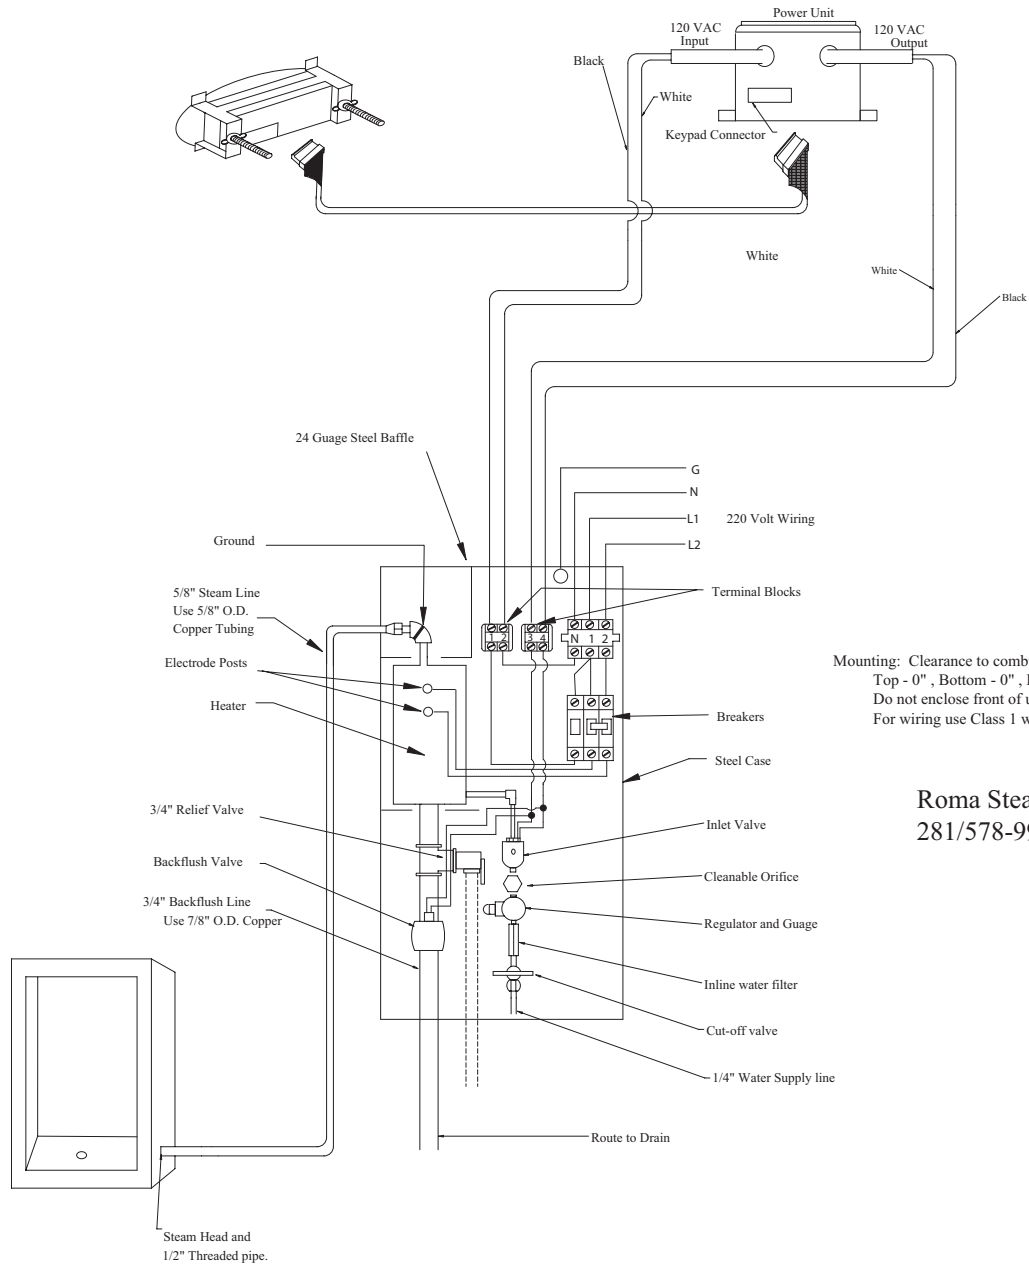

R-100

Mounting: Clearance to combustable material.
 Top - 0" , Bottom - 0" , Back - 0"
 Do not enclose front of unit
 For wiring use Class 1 wiring

Roma Steambath
 281/578-9945