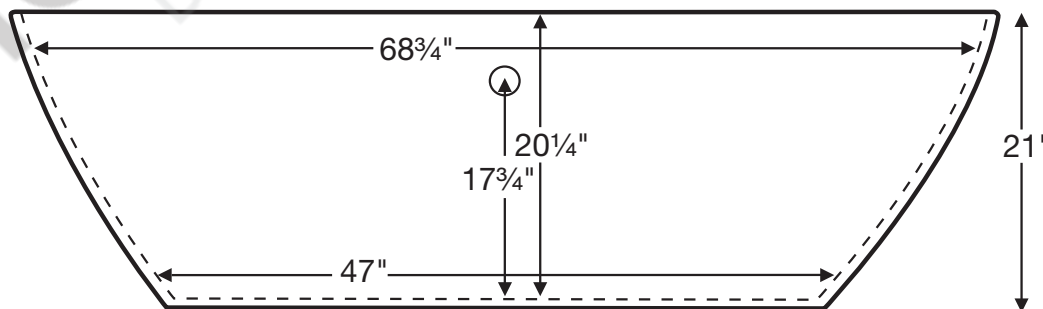

GENERAL SPECIFICATIONS:

Tub Size	71.5" x 37.25" x 21"
Bathing Well	length: 68.75" top / 47" bottom width: 35" top / 26" bottom depth at overflow: 17.75"
Soaker Weight	240 lbs / 108 kg
Maximum Fill	102 gal to overflow
Undermountable	No

CSA Certified C/US; NAHB Certified; ANSI Z124.1.

NOTE: Filling this tub to the maximum may require an above average size or dedicated water heater.

NOTE: Not recommended as a tub / shower combination.

Alissa MTCT-125

71.5" x 37.25" x 21"

Freestanding Tub

All MTI freestanding tubs use wall-mounted or freestanding faucets.

Measurements are $\pm 1/2"$ and are subject to change without notice.
Data herein supersedes all previous prior to publication date shown below.