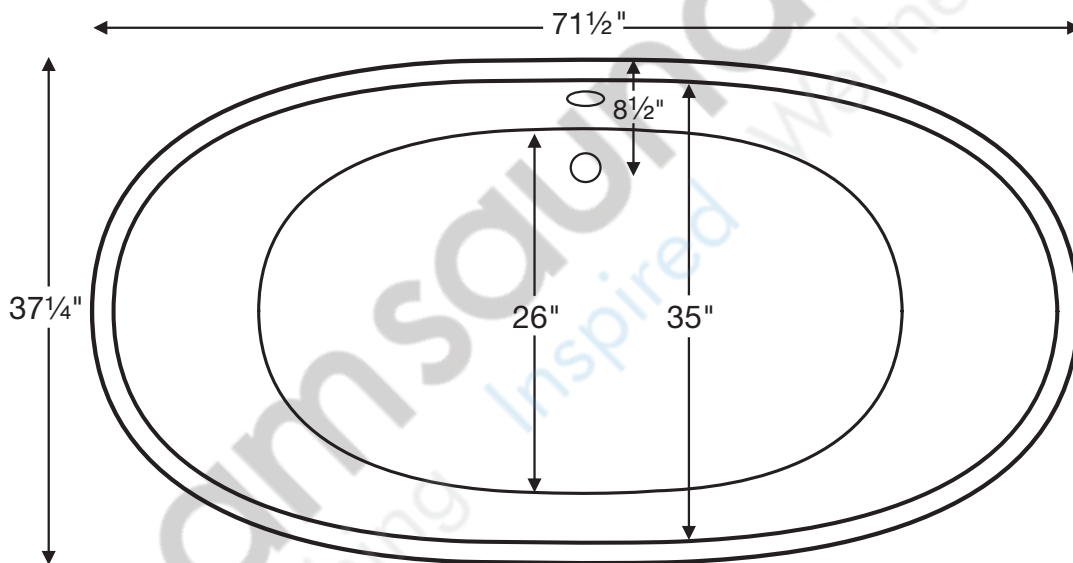

GENERAL SPECIFICATIONS:

Tub Size	71.5" x 37.25" x 21"
Bathing Well	length: 68.75" top / 47" bottom width: 35" top / 26" bottom depth at overflow: 17.75"
Soaker Weight	240 lbs / 108 kg
Maximum Fill	102 gal to overflow
Undermountable	No

CSA Certified C/US; NAHB Certified; ANSI Z124.1.

NOTE: Filling this tub to the maximum may require an above average size or dedicated water heater.

NOTE: Not recommended as a tub / shower combination.

Alissa MTCT-125

71.5" x 37.25" x 21"

Freestanding Tub

All MTI freestanding tubs use wall-mounted or freestanding faucets.

Measurements are $\pm 1/2"$ and are subject to change without notice.
Data herein supersedes all previous prior to publication date shown below.