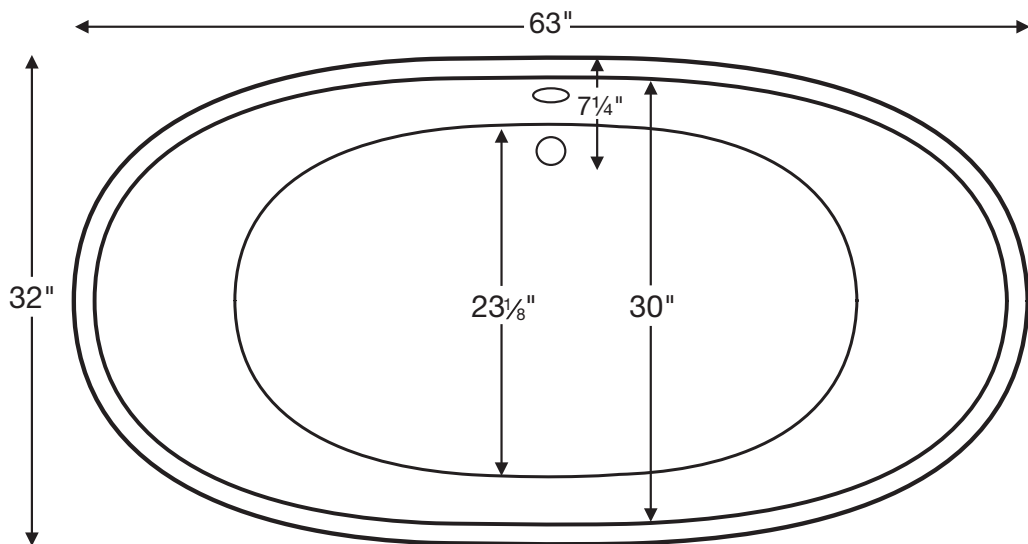

**GENERAL SPECIFICATIONS:**

<b>Tub Size</b>	63" x 32" x 20.625"
<b>Bathing Well</b>	length: 60" top / 40.625" bottom width: 30" top / 23.125" bottom depth at overflow: 16.5"
<b>Soaker Weight</b>	175 lbs / 79 kg
<b>Maximum Fill</b>	74 gal to overflow
<b>Undermountable</b>	No

CSA Certified C/US; NAHB Certified; ANSI Z124.1.

NOTE: Filling this tub to the maximum may require an above average size or dedicated water heater.

NOTE: Not recommended as a tub / shower combination.

**Elise 2 MTCT-116**

**63" x 32" x 20.625"**

Freestanding Tub

All MTI freestanding tubs use wall-mounted or freestanding faucets.

Measurements are  $\pm 1/2"$  and are subject to change without notice.  
Data herein supersedes all previous prior to publication date shown below.