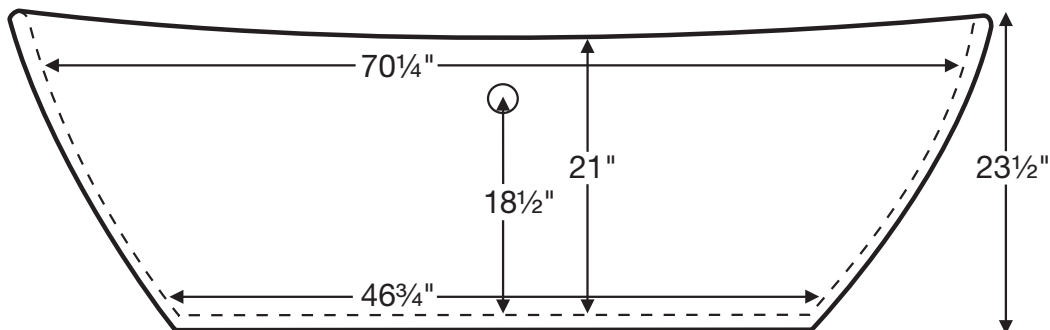

GENERAL SPECIFICATIONS:

Tub Size	72.875" x 37" x 23.5"
Bathing Well	length: 70.25" top / 46.75" bottom width: 34.625" top / 26.75" bottom depth at overflow: 18.5"
Soaker Weight	240 lbs / 108 kg
Maximum Fill	102 gal to overflow
Undermountable	No

CSA Certified C/US; NAHB Certified; ANSI Z124.1.

NOTE: Filling this tub to the maximum may require an above average size or dedicated water heater.

NOTE: Not recommended as a tub / shower combination.

Elise MTCT-115

72.875" x 37" x 23.5"

Freestanding Tub

All MTI freestanding tubs use wall-mounted or freestanding faucets.

Measurements are $\pm 1/2"$ and are subject to change without notice.
Data herein supersedes all previous prior to publication date shown below.