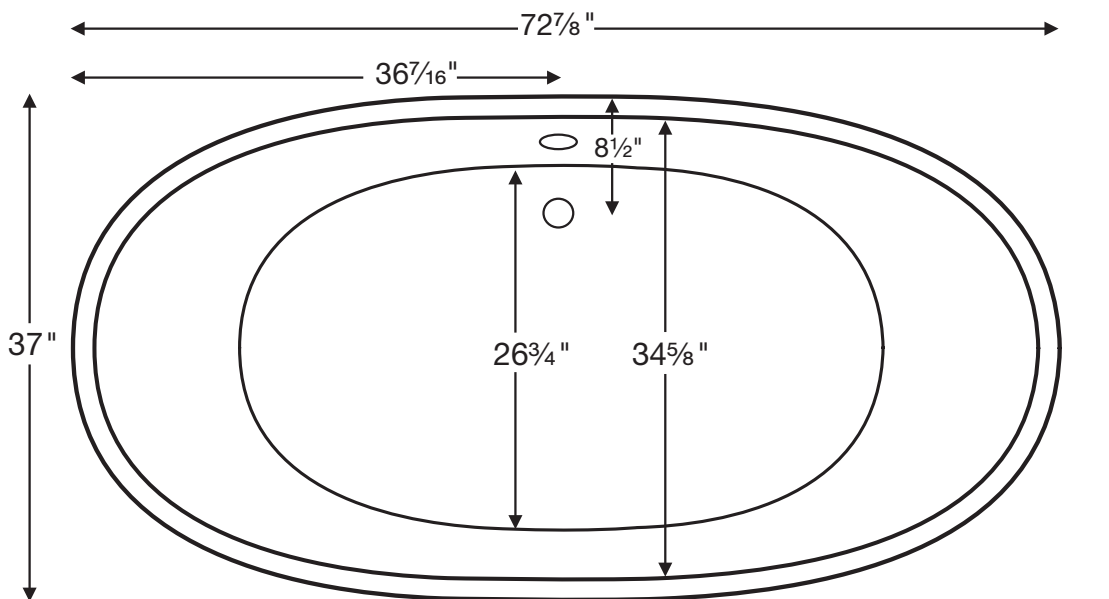

GENERAL SPECIFICATIONS:

Tub Size	72.875" x 37" x 23.5"
Bathing Well	length: 70.25" top / 46.75" bottom width: 34.625" top / 26.75" bottom depth at overflow: 18.5"
Soaker Weight	240 lbs / 108 kg
Maximum Fill	102 gal to overflow
Undermountable	No

CSA Certified C/US; NAHB Certified; ANSI Z124.1.

NOTE: Filling this tub to the maximum may require an above average size or dedicated water heater.

NOTE: Not recommended as a tub / shower combination.

Elise MTCT-115

72.875" x 37" x 23.5"

Freestanding Tub

All MTI freestanding tubs use wall-mounted or freestanding faucets.

Measurements are $\pm 1/2"$ and are subject to change without notice.
Data herein supersedes all previous prior to publication date shown below.