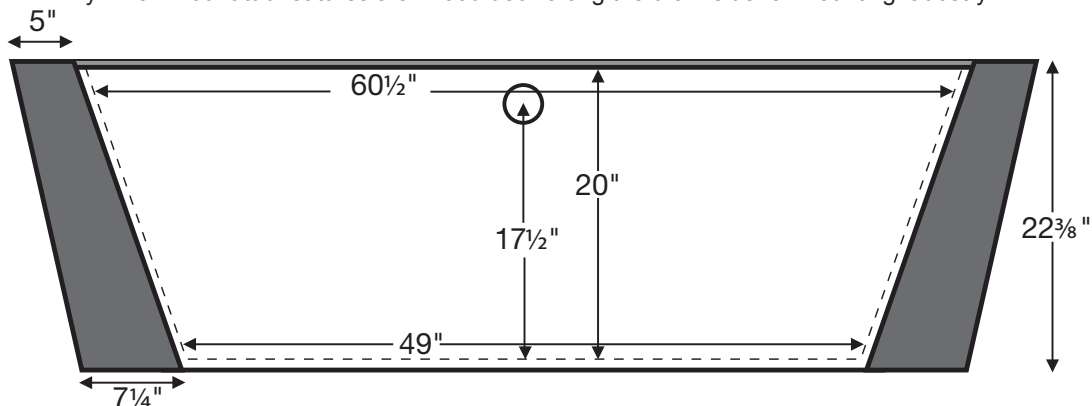

Eryx Wall-Mount MTCT-138B

73" x 38" x 22.375"

(Dimensions for standard soaker)

GENERAL SPECIFICATIONS:

Tub Size	73" x 38" x 22.375"
Bathing Well	length: 60.5" top / 49" bottom width: 29.625" top / 25.25" bottom depth at overflow: 17.5"
Soaker Weight	335 lbs / 152 kg
Maximum Fill	95 gal to overflow
Undermountable No	

NOTE: Not recommended as a tub / shower combination.

NOTE: The front of this specification sheet includes dimensions for the Eryx when ordered as a Soaker. When ordering a System Aria package, a pedestal base is included which increases overall tub height by 2". Other dimensions change as well. Please see the back of this specification sheet for details.

Freestanding Tub

Eryx Wall-Mount tub features a 5" wood deck along the drain side for mounting faucetry.

Measurements are $\pm 1/2$ " and are subject to change without notice.
Data herein supersedes all previous prior to publication date shown below.