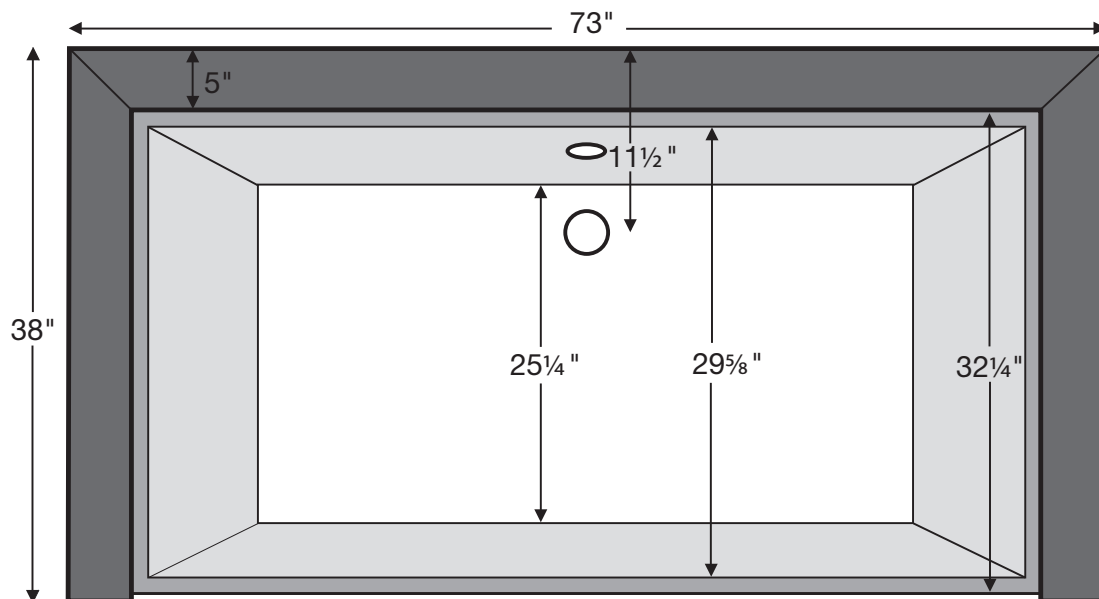

Eryx Wall-Mount MTCT-138B

73" x 38" x 22.375"

(Dimensions for standard soaker)

GENERAL SPECIFICATIONS:

Tub Size	73" x 38" x 22.375"
Bathing Well	length: 60.5" top / 49" bottom width: 29.625" top / 25.25" bottom depth at overflow: 17.5"
Soaker Weight	335 lbs / 152 kg
Maximum Fill	95 gal to overflow
Undermountable No	

ELECTRICAL SPECIFICATIONS:

Required Electrical Service	110 Volt
Air Bath	1-15 amp GFCI

CSA Certified C/US; NAHB Certified; ANSI Z124.1.

NOTE: Filling this tub to the maximum may require an above average size or dedicated water heater.

NOTE: Not recommended as a tub / shower combination.

NOTE: The front of this specification sheet includes dimensions for the Eryx when ordered as a Soaker. When ordering a System Aria package, a pedestal base is included which increases overall tub height by 2". Other dimensions change as well. Please see the back of this specification sheet for details.

Freestanding Tub

Eryx Wall-Mount tub features a 5" wood deck along the drain side for mounting faucetry.

Measurements are $\pm 1/2$ " and are subject to change without notice.
Data herein supersedes all previous prior to publication date shown below.