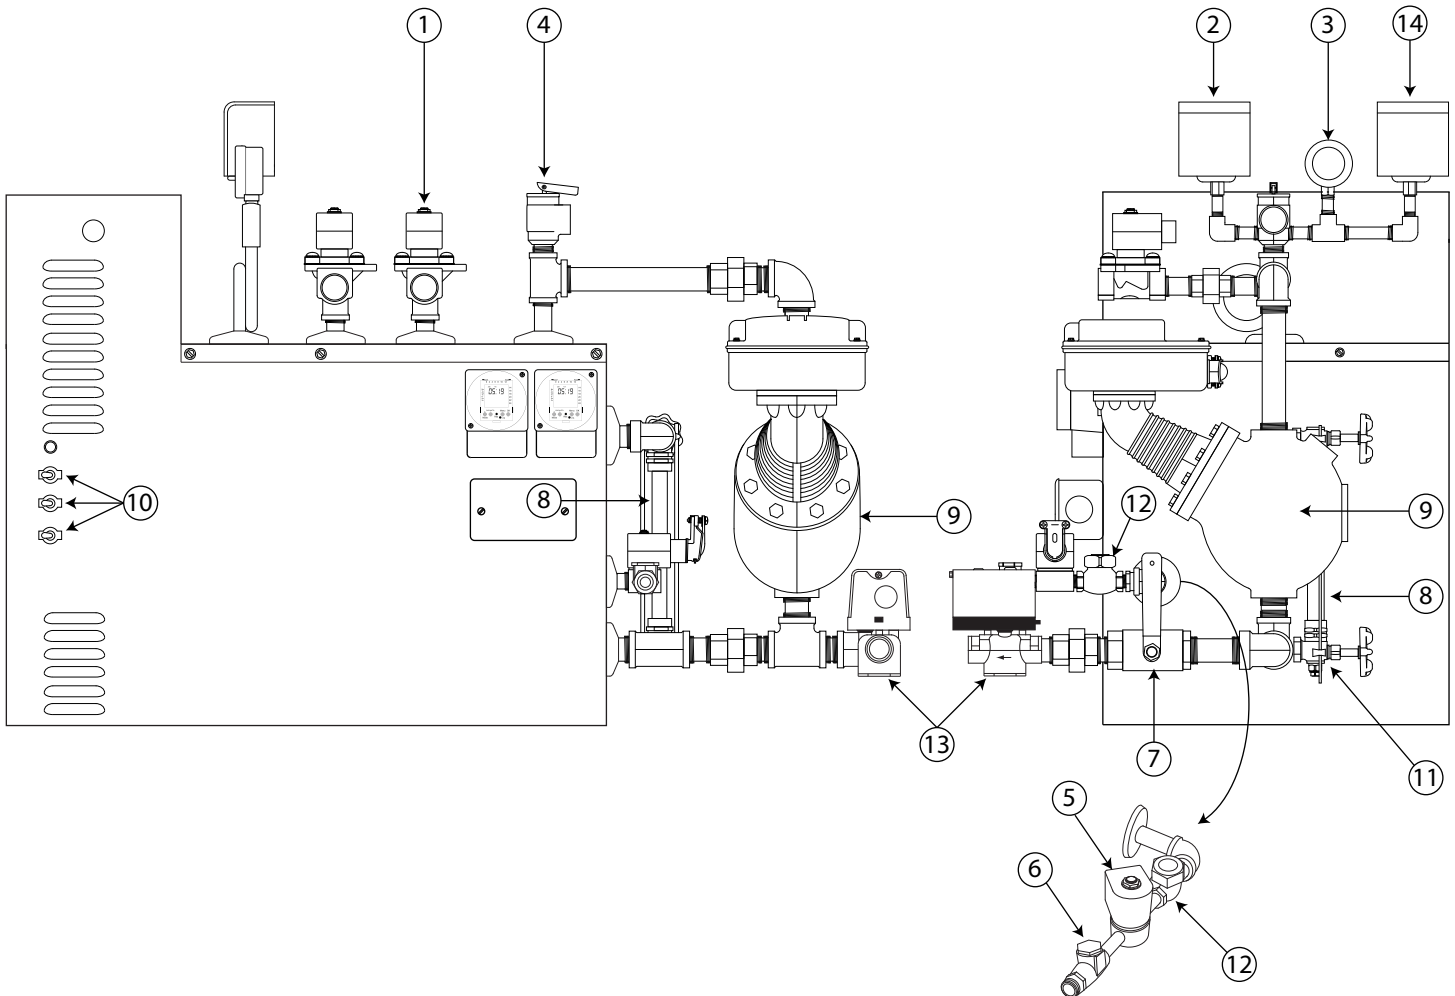

Models: HC-24 thru HC-72

<u>Item No.</u>	<u>Part No.</u>	<u>Part Description</u>	<u>List Price</u>
1	007-1262	Steam Solenoid 3/4" 208/240V (Serial Number E-27374 +)	$298.00
	007-1103	Steam Solenoid 1/2" 208/240V (Up to serial number E-27373)	$263.00
2	007-1115	Honeywell Pressuretrol	$181.00
3	007-1128	Pressure Gauge 0-30lbs.	$22.00
4	007-1215	Safety Relief valve - 15psi	$72.00
5	007-1116	Water Solenoid 1/4" 208/240V	$200.00
6	007-1208	Watts Strainer - 1/4"	$45.00
7	007-1205	Drain Valve - 1/2" (When not equipped with Blowdown)	$40.00
7a	007-1226	Drain Valve - Manual 1" (When equipped with Blowdown)	$78.00
8	007-4105	Glass Sight Tube - 8"	$14.50
9	007-1121	McDonnell Miller Water Feeder #150	$840.00
10	007-1094	On/Off Switch - Water, Steam, Power	$14.50
11	007-1212	Water Gauge Fixture Assembly (includes all hardware, less glass tube)	$72.00
12	007-1192	Check Valve - 1/4" Spring	$70.00
	007-1023	Transformer, Multitap, .25KvA (480V)	$285.00
13	007-1161	Drain Valve - Motorized 1" (ABD - 240/480V)	$316.00
	007-1186	Drain Valve - Motorized 1" (ABD - 208V)	$316.00
14	68008-KIT	HC-PCMR Aux Press. Control with manual reset	$325.00
	007-4116	Repair Kit - Steam Solenoid	$131.00
	007-1090	24-hr/7-day Programmable clock	$316.00
	007-1199	McDonnell Miller #150 - Gasket	$20.00
	007-1013	Fuse - 5 amp (cabinet mounted for control circuitry)	$7.00
	007-6420	Contact Snubber	$9.00

* Prices are subject to change without notice