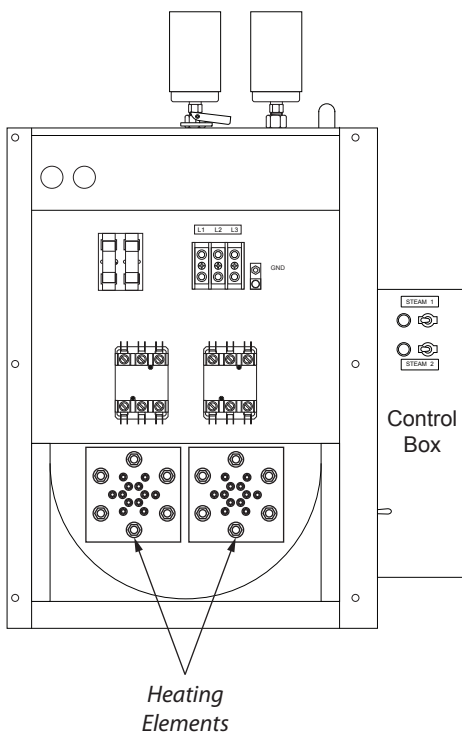

HC-9 thru HC-72 Heating Elements

HC W/Single Element

HC W/Dual Elements

Part No.

Part Description

AHE-0016/1	Heating Element 9kW 208V 1PH
AHE-0016/1A	Heating Element 9kW 208V 3PH
AHE-0016/2	Heating Element 9kW 240V 1PH
AHE-0016/2A	Heating Element 9kW 208V 3PH
AHE-0016/3A	Heating Element 9kW 480V 3PH
AHE-0017/1	Heating Element 12kW 208V 1PH
AHE-0017/1A	Heating Element 12kW 208V 3PH
AHE-0017/2	Heating Element 12kW 240V 1PH
AHE-0017/2A	Heating Element 12kW 240V 3PH
AHE-0017/3A	Heating Element 12kW 480V 3PH
AHE-0018/1	Heating Element 15kW 208V 1PH
AHE-0018/1A	Heating Element 15kW 208V 3PH
AHE-0018/2	Heating Element 15kW 240V 1PH
AHE-0018/2A	Heating Element 15kW 240V 3PH
AHE-0018/3A	Heating Element 15kW 480V 3PH
AHE-0019/1	Heating Element 18kW 208V 1PH
AHE-0019/1A	Heating Element 18kW 208V 3PH
* AHE-0019/1A6	Heating Element 18kW 208V 3PH
AHE-0019/2	Heating Element 18kW 240V 1PH
AHE-0019/2A	Heating Element 18kW 240V 3PH
AHE-0019/3A	Heating Element 18kW 480V 3PH
AHE-0021/1	Heating Element 24kW 208V 3PH
* AHE-0021/1A6	Heating Element 24kW 208V 1PH
AHE-0021/2	Heating Element 24kW 240V 3PH
* AHE-0021/2A6	Heating Element 24kW 240V 1PH
AHE-0021/3	Heating Element 24kW 480V 3PH
AHE-0025/1A	Heating Element 30kW 208V 1PH
AHE-0025/2A	Heating Element 30kW 240V 1PH
AHE-0025/3A	Heating Element 30kW 480V 1PH
AHE-0026/1A	Heating Element 36kW 208V 1PH
AHE-0026/2A	Heating Element 36kW 240V 1PH
AHE-0026/3A	Heating Element 36kW 480V 1PH
006-4202	Heating Element Gasket
AHE-0023	Heating Element Bolts