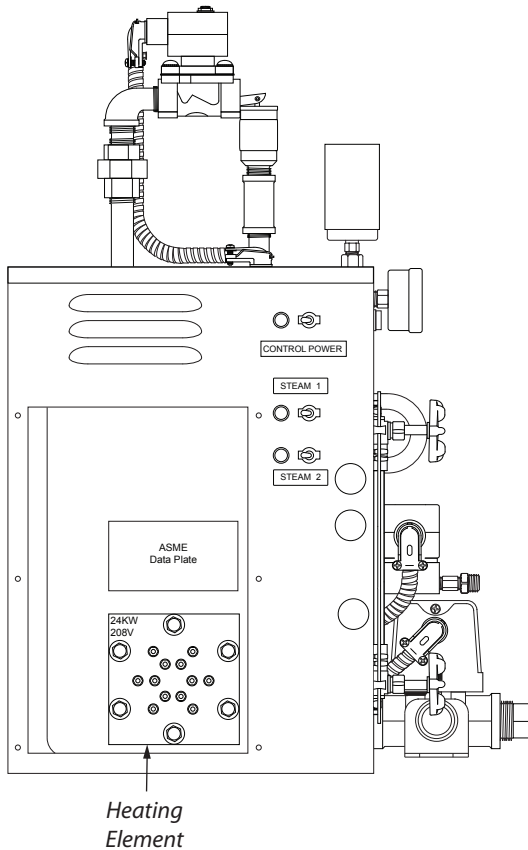

HC-9 thru HC-72 Heating Elements

HC W/Single Element

HC W/Dual Elements

Part No.

Part Description

AHE-0016/1	Heating Element 9kW 208V 1PH
AHE-0016/1A	Heating Element 9kW 208V 3PH
AHE-0016/2	Heating Element 9kW 240V 1PH
AHE-0016/2A	Heating Element 9kW 208V 3PH
AHE-0016/3A	Heating Element 9kW 480V 3PH
AHE-0017/1	Heating Element 12kW 208V 1PH
AHE-0017/1A	Heating Element 12kW 208V 3PH
AHE-0017/2	Heating Element 12kW 240V 1PH
AHE-0017/2A	Heating Element 12kW 240V 3PH
AHE-0017/3A	Heating Element 12kW 480V 3PH
AHE-0018/1	Heating Element 15kW 208V 1PH
AHE-0018/1A	Heating Element 15kW 208V 3PH
AHE-0018/2	Heating Element 15kW 240V 1PH
AHE-0018/2A	Heating Element 15kW 240V 3PH
AHE-0018/3A	Heating Element 15kW 480V 3PH
AHE-0019/1	Heating Element 18kW 208V 1PH
AHE-0019/1A	Heating Element 18kW 208V 3PH
* AHE-0019/1A6	Heating Element 18kW 208V 3PH
AHE-0019/2	Heating Element 18kW 240V 1PH
AHE-0019/2A	Heating Element 18kW 240V 3PH
AHE-0019/3A	Heating Element 18kW 480V 3PH
AHE-0021/1	Heating Element 24kW 208V 3PH
* AHE-0021/1A6	Heating Element 24kW 208V 1PH
AHE-0021/2	Heating Element 24kW 240V 3PH
* AHE-0021/2A6	Heating Element 24kW 240V 1PH
AHE-0021/3	Heating Element 24kW 480V 3PH
AHE-0025/1A	Heating Element 30kW 208V 1PH
AHE-0025/2A	Heating Element 30kW 240V 1PH
AHE-0025/3A	Heating Element 30kW 480V 1PH
AHE-0026/1A	Heating Element 36kW 208V 1PH
AHE-0026/2A	Heating Element 36kW 240V 1PH
AHE-0026/3A	Heating Element 36kW 480V 1PH
006-4202	Heating Element Gasket
AHE-0023	Heating Element Bolts

*** For Serial numbers 40000 and above ONLY**