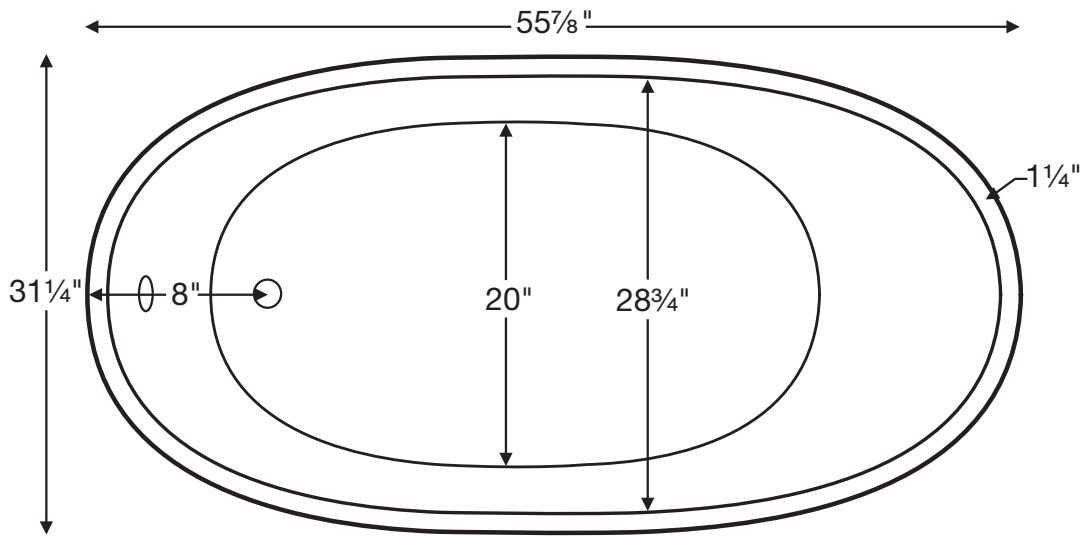

**GENERAL SPECIFICATIONS:**

<b>Tub Size</b>	55.875" x 31.25" x 19.5"
<b>Bathing Well</b>	length: 53.25" top / 40" bottom width: 28.75" top / 20" bottom depth at overflow: 17.5"
<b>Soaker Weight</b>	200 lbs / 90.72 kg
<b>Maximum Fill</b>	74 gal to overflow
<b>Undermountable</b>	No

## 55.875" x 31.25" x 19.5"

Freestanding Tub

All MTI freestanding tubs use wall-mounted or freestanding faucets.

Measurements are  $\pm 1/2"$  and are subject to change without notice.  
Data herein supersedes all previous prior to publication date shown below.