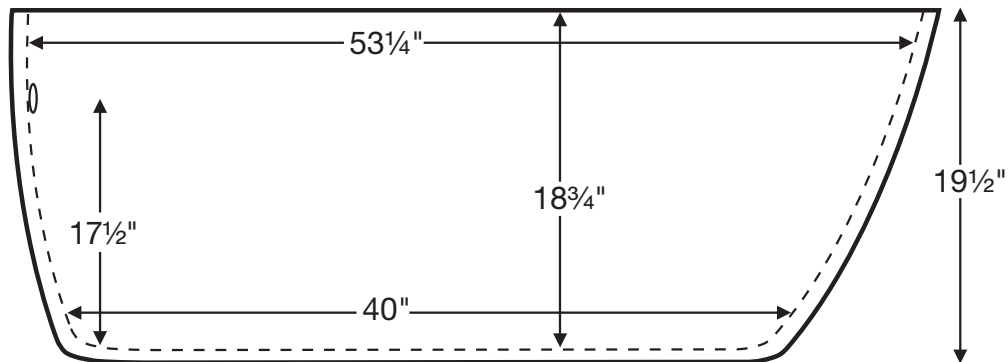

**GENERAL SPECIFICATIONS:**

<b>Tub Size</b>	55.875" x 31.25" x 19.5"
<b>Bathing Well</b>	length: 53.25" top / 40" bottom width: 28.75" top / 20" bottom depth at overflow: 17.5"
<b>Soaker Weight</b>	200 lbs / 90.72 kg
<b>Maximum Fill</b>	74 gal to overflow
<b>Undermountable</b>	No

## 55.875" x 31.25" x 19.5"

Freestanding Tub

All MTI freestanding tubs use wall-mounted or freestanding faucets.

Measurements are  $\pm 1/2"$  and are subject to change without notice.  
Data herein supersedes all previous prior to publication date shown below.