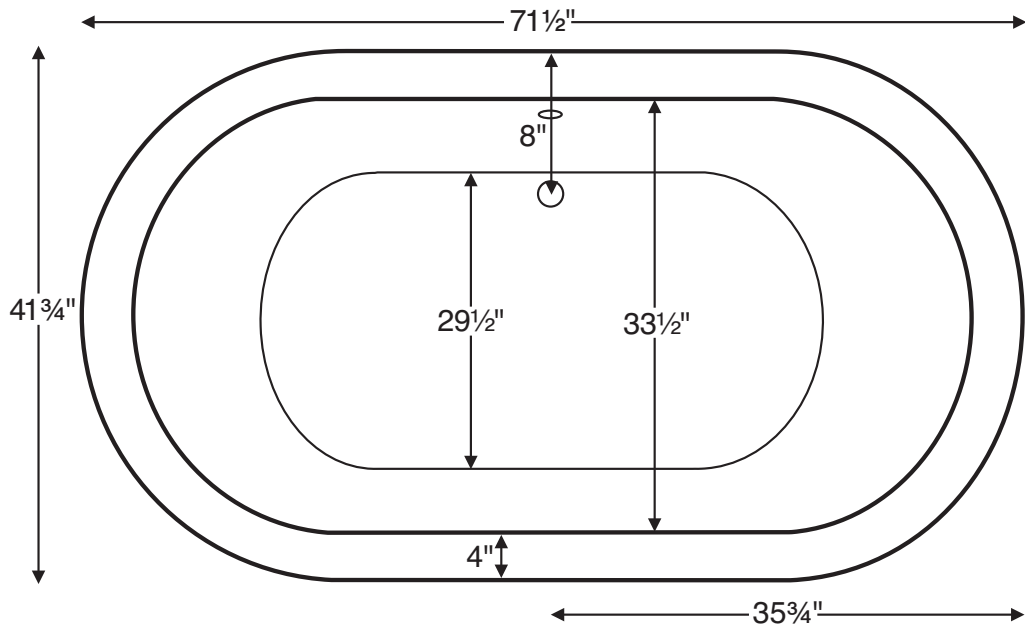

Freestanding Tub

All MTI freestanding tubs use wall-mounted or freestanding faucets. The waste and overflow assembly is concealed between the walls of the tub, eliminating the need for a decorative exposed drain kit.