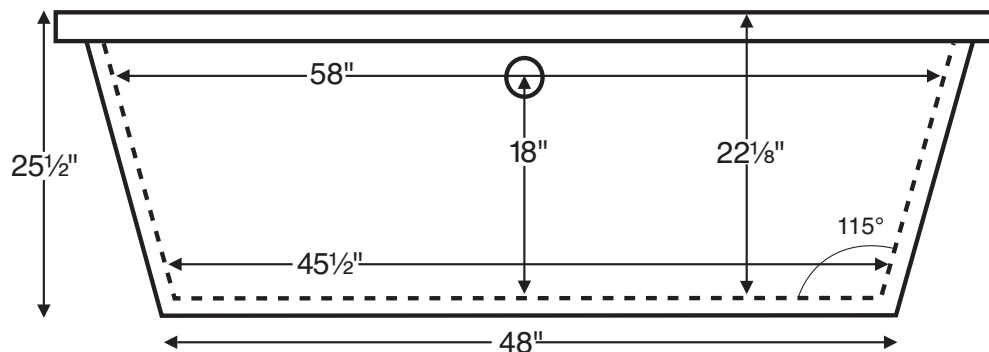

Before ordering or installing, please consider future access to equipment.

Measurements are $\pm 1/2"$ and are subject to change without notice.
Data herein supersedes all previous prior to publication date shown below.