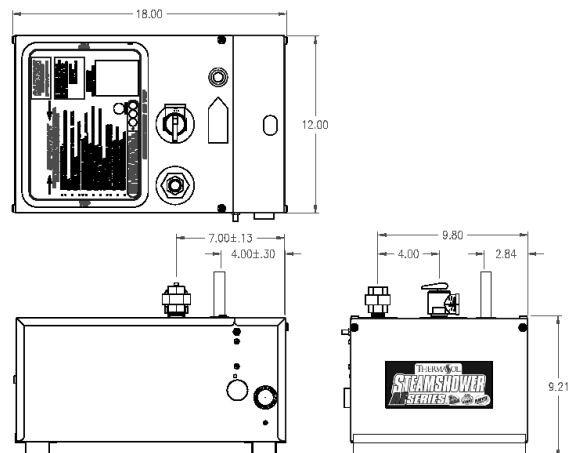

Installation Notes:

Install this generator according to the supplied installation guide. Follow local plumbing and electrical codes. Unit must be accessible.

Generator is factory sized: L x W x H = Cubic Feet. Choose the appropriate generator. For every additional foot of ceiling height over 8 ft, use the next larger generator. Always round up when calculating the total cubic feet.

The steam generator shall be approximately 18" x 13.75" x 12" in dimension. The generator shall be made from stainless steel and include: Fast Start, Auto PowerFlush, Split Tank, and use a 100% networked digital technology.

Shipping Information:

Weight.....37 lbs.
Length.....18 in.
Width.....23 in.
Height.....14 in.

Product UPC Code

For any further assistance please contact ThermaSol at 800.776.0711 or sales@thermasol.com

Visit www.thermasol.com for a complete product definition