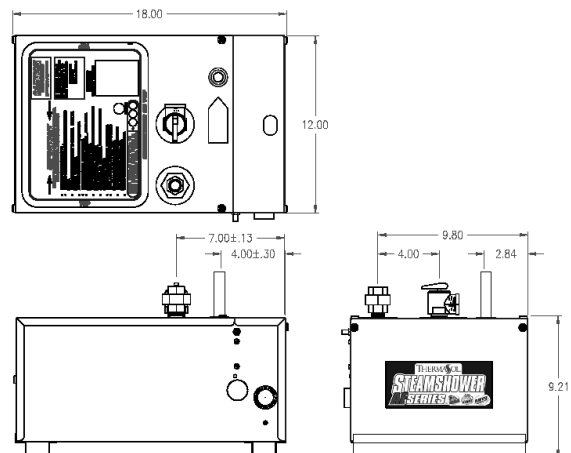

Installation Notes:

Install this generator according to the supplied installation guide. Follow local plumbing and electrical codes. Unit must be accessible.

Generator is factory sized: L x W x H = Cubic Feet. Choose the appropriate generator. For every additional foot of ceiling height over 8 ft, use the next larger generator. Always round up when calculating the total cubic feet.

The steam generator shall be approximately 18" x 13.75" x 12" in dimension. The generator shall be made from stainless steel and include: Fast Start, Auto PowerFlush, Split Tank, and use a 100% networked digital technology.

Shipping Information:

Weight.....37 lbs.
Length.....18 in.
Width.....23 in.
Height.....14 in.

65259205518
Product UPC Code

For any further assistance please contact ThermaSol at 800.776.0711 or sales@thermasol.com