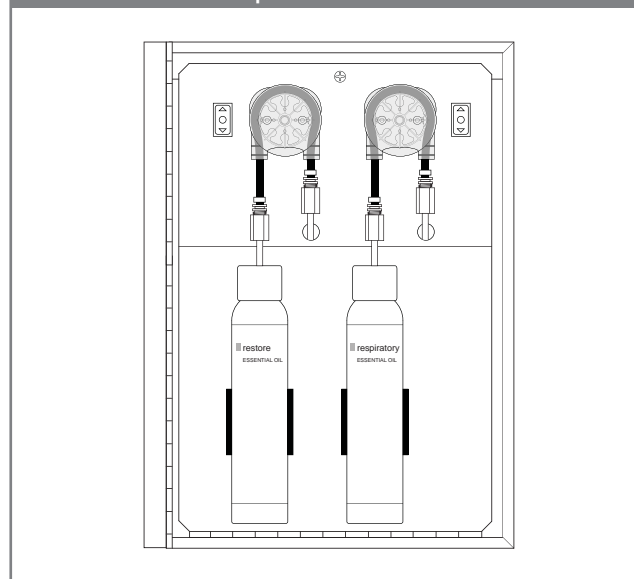

STEAMIST®

AromaSense Option

Model: TSA

Product Information – TSA

2 year parts warranty

Can only be installed with TSG Series steam generators.

Canisters not included

Package Includes:

- (1) TSA Aroma pump module
- (2) Black pump tubes
- (2) Clear Canister tubes
- (2) Drilled Canister Caps
- (2) 6ft clear tubes
- (1) Aroma Injection Tee
- (1) 25' Control cable

Dimensions:

11-7/8 high x 8-1/8 wide x 5-1/4 deep

AromaSense Pump

Notes

Installation Notes

Mounting Holes: 5" apart and level

Rough-in Notes

Must maintain access from the pump location to the Aroma Injection Tee. Do not bury clear tubes behind any walls.

Requires 120mL AromaSense Canisters with oil