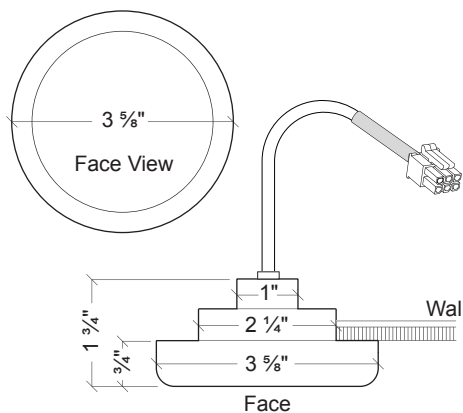

Installation Notes

Digital Control Module Mounting Holes: 10" apart and level

Rough-in Notes

iPod Cradle requires a single gang electrical mounting box

TSC Digital Control Module requires 120 volt outlet

Dimensions

TSC Digital Control Module

Light Fixture

iPod Cradle

Wiring Layout