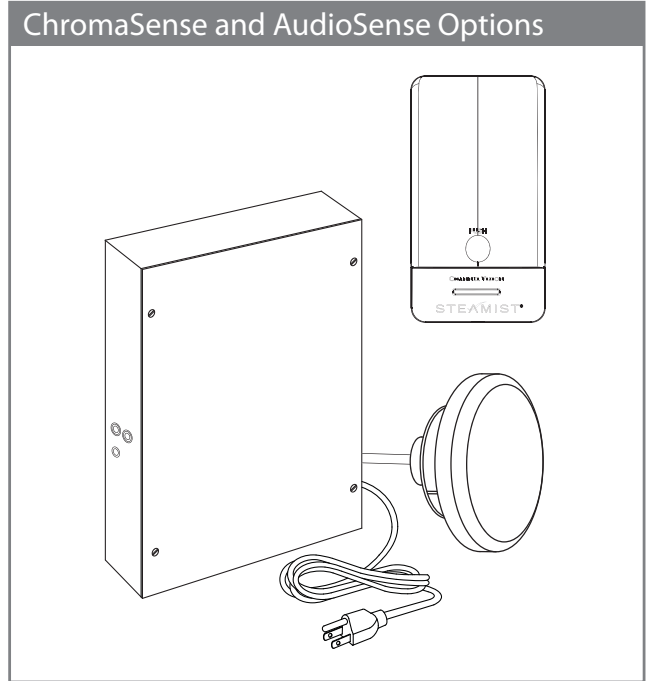

Package Includes:

- (1) TSMC Digital Control Module
- (1) 3 5/8" diameter light fixture with trim ring
- (1) iPod Cradle w/ 25ft cable
- (1) 25' control cable
- (1) 25' light fixture control cable
- (1) Silicone Sealant

Installation Notes

Digital Control Module Mounting Holes: 10" apart and level

Rough-in Notes

iPod Cradle requires a single gang electrical mounting box

TSC Digital Control Module requires 120 volt outlet

Dimensions

TSC Digital Control Module

Light Fixture

iPod Cradle

Wiring Layout