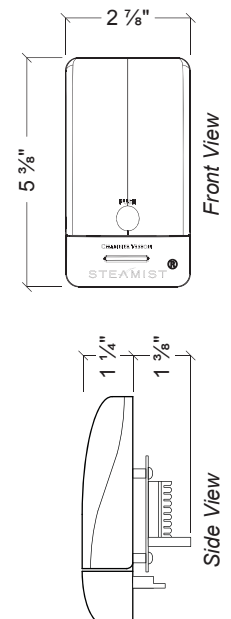

Package Includes:

- (1) TSMC Digital Control Module
- (1) 3 5/8" diameter light fixture with trim ring
- (1) iPod Cradle w/ 25ft cable
- (1) 25' control cable
- (1) 25' light fixture control cable
- (1) Silicone Sealant

Installation Notes

Digital Control Module Mounting Holes: 10" apart and level

Rough-in Notes

iPod Cradle requires a single gang electrical mounting box

TSC Digital Control Module requires 120 volt outlet

Dimensions

TSC Digital Control Module

Light Fixture

iPod Cradle

Wiring Layout