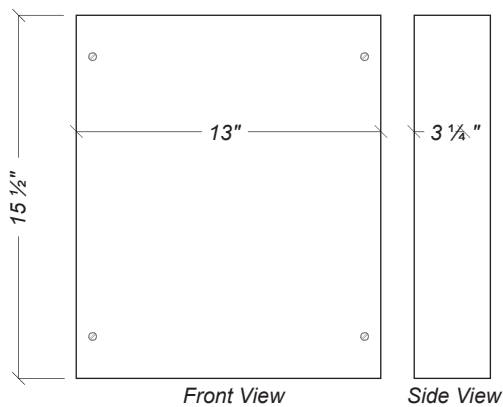

Dimensions

TSC Digital Control Module

Light Fixture