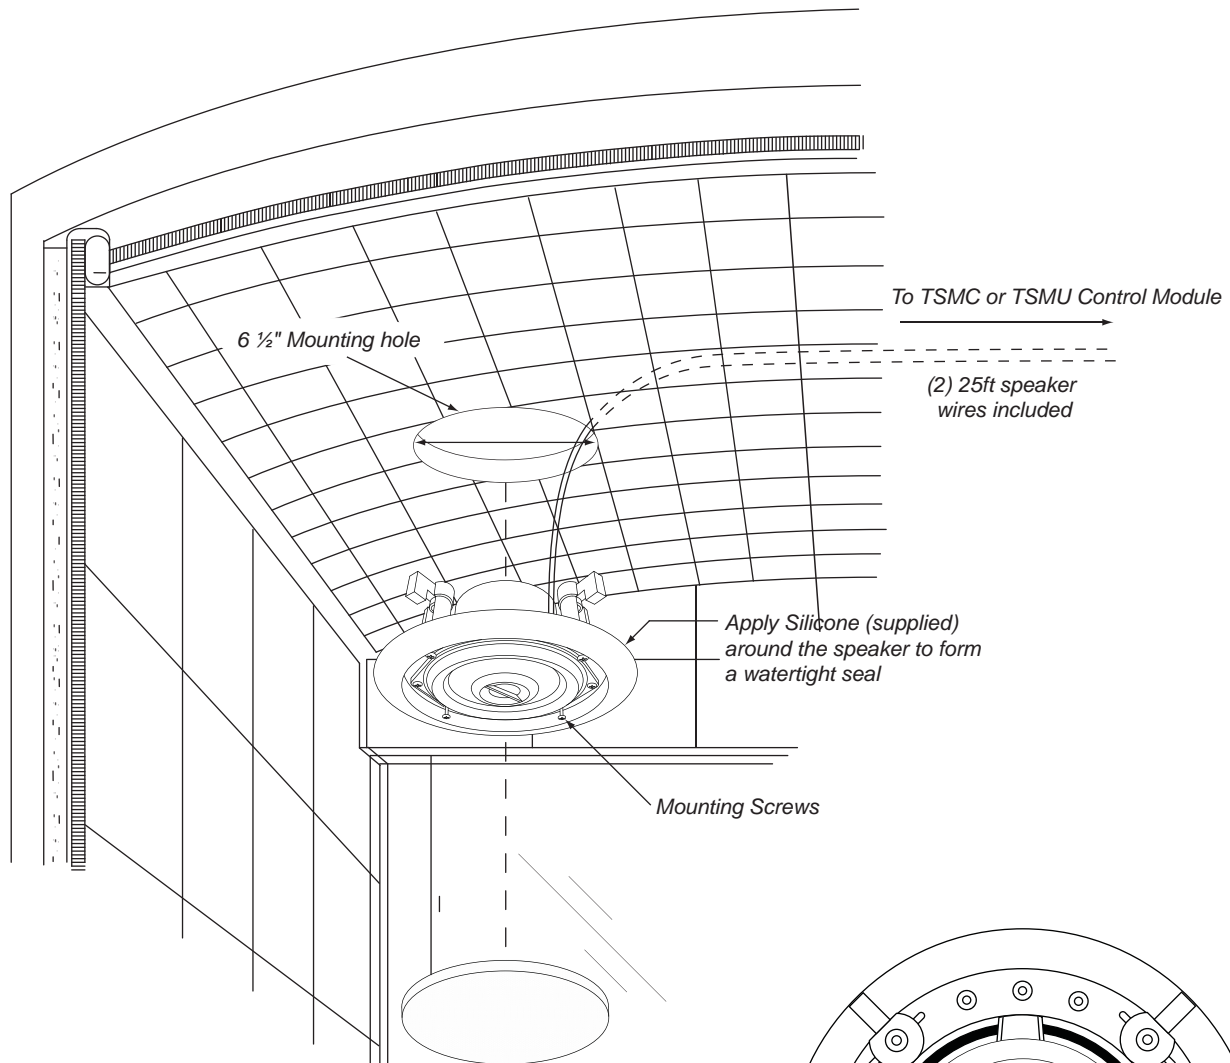

STEAMIST®

Classic AudioSense Speaker Instructions

Model: TSS-CL

Back of Speaker

NOTE: To be used in conjunction with the TSMC or TSMU Digital Control Module, AudioSense option. See separate Pub# 206.