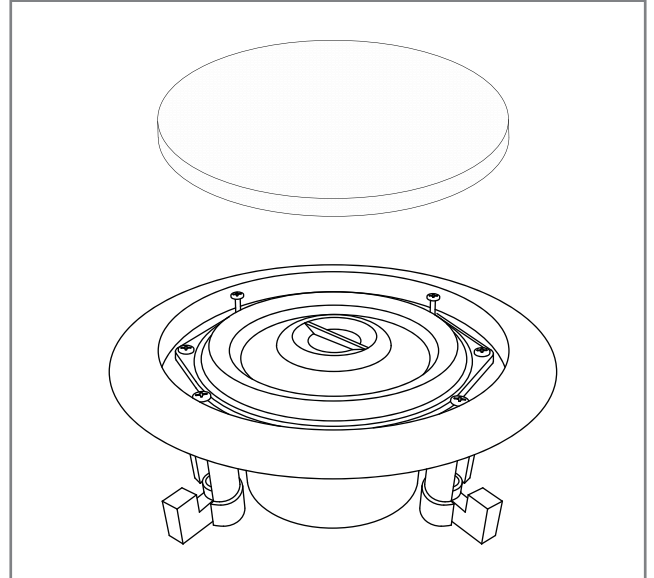

Waterproof

Cone: 5 ¼", 2-way in-wall

Color: white body and trim with white grill.

O.D.: 8"

Grill size: 6-1/4"

**Package Includes:**

(2) TSS-CL Classic Speakers

(2) 25ft lengths of speaker wire

(2) Silicone Sealant

TSS-CL Classic Speaker

**Notes****Installation Notes**

Apply Silicone to form watertight seal.

**Rough-in Notes**

Mounting hole size needed: 6-1/2"

Wiring Layout