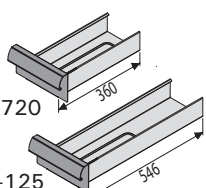

1.1. Stove Parts

- A. Upper connection opening
- B. Rear connection opening
- C. Soot opening
- D. Stove door
- E. Ash box

WX096

ZKIP-720

Z2ES-125

ZKIP-721

Z2ES-127

ZKIP-140

ZKIP-170
(M1/M3)

WX048

ZTS-36

ZKIP-10

Stove parts. Note! Only use replacement parts recommended by the manufacturer. Unauthorised modification of the stove is prohibited.