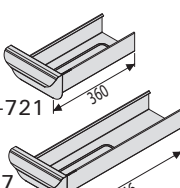

1.1. Stove Parts

- A. Upper connection opening
- B. Rear connection opening
- C. Soot opening
- D. Stove door
- E. Ash box

WX096

ZKIP-720

Z2ES-125

ZKIP-721

Z2ES-127

ZKIP-140

ZKIP-170
(M1/M3)

WX048

ZTS-36

ZKIP-10

Stove parts. Note! Only use replacement parts recommended by the manufacturer. Unauthorised modification of the stove is prohibited.