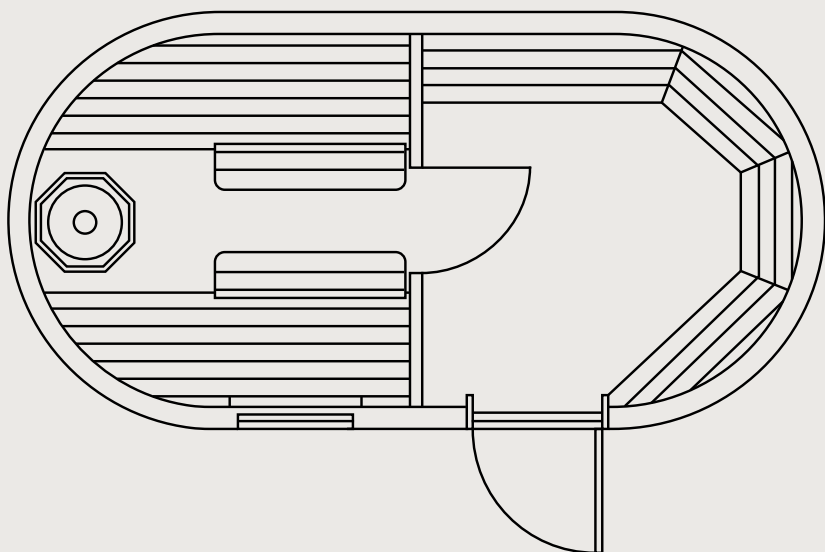

DOUBLE IGLUSAUNA

The double sauna equipped with a changing and relaxing area makes your sauna experience complete. The sauna accommodates 4-6 people and boasts the traditional luxurious Iglusauna steaming experience. Choose a wood-fired or electric stove, both boasting numerous benefits for your health and well-being.

IGLUCRAFT
TAKE TIME

DOUBLE IGLUSAUNA FLOOR PLAN

EXTERIOR

Length 181" / Width 92.5" / Height 99.6" / Gross buildable area 103.5ft² / Weight 3,300 lbs

INTERIOR

Length 173" / Width 82.7" / Height 90.6" / Usable floor area 90.4ft²

DOUBLE IGLUSAUNA STANDARD AND EXTRAS

STANDARD STRUCTURE

- Wooden frame construction
- 3 layers of spruce shingles, exterior
- 1 layer of aspen shingles, interior
- Wall wood panelling (aspen)
- Black wooden floor
- Glass sauna door
- Large windows (fixed)
-