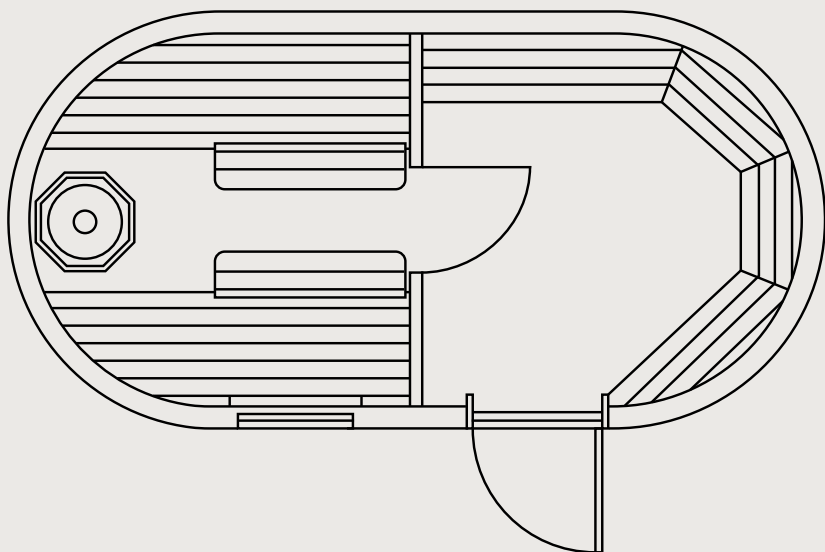

DOUBLE IGLUSAUNA

The double sauna equipped with a changing and relaxing area makes your sauna experience complete. The sauna accommodates 4-6 people and boasts the traditional luxurious Iglusauna steaming experience. Choose a wood-fired or electric stove, both boasting numerous benefits for your health and well-being.

IGLUCRAFT
TAKE TIME

DOUBLE IGLUSAUNA FLOOR PLAN

EXTERIOR

Length 181" / Width 92.5" / Height 99.6" / Gross buildable area 103.5ft² / Weight 3,300 lbs

INTERIOR

Length 173" / Width 82.7" / Height 90.6" / Usable floor area 90.4ft²

DOUBLE IGLUSAUNA STANDARD AND EXTRAS

STANDARD STRUCTURE

- Wooden frame construction
- 3 layers of spruce shingles, exterior
- 1 layer of aspen shingles, interior
- Wall wood panelling (aspen)
- Black wooden floor
- Glass sauna door
- Large windows (fixed)
-