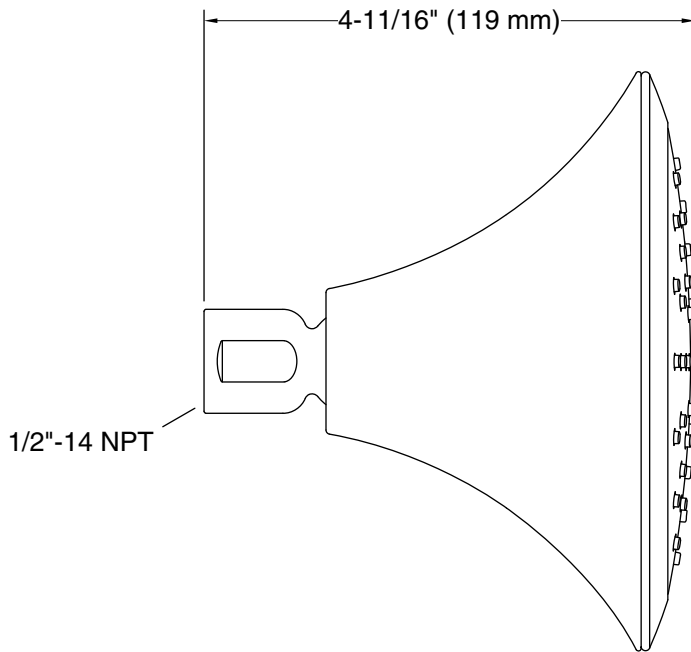

Technical Information

All product dimensions are nominal.

Showerhead/Body Spray:

Rated maximum flow: 1.75 gal/min (6.6 l/min)

Pressure: 80 psi (5.5 bar)

Notes

For use with automatic compensating valves rated at 1.5 gal/min (5.7 l/min) or less.

Install this product according to the installation instructions.