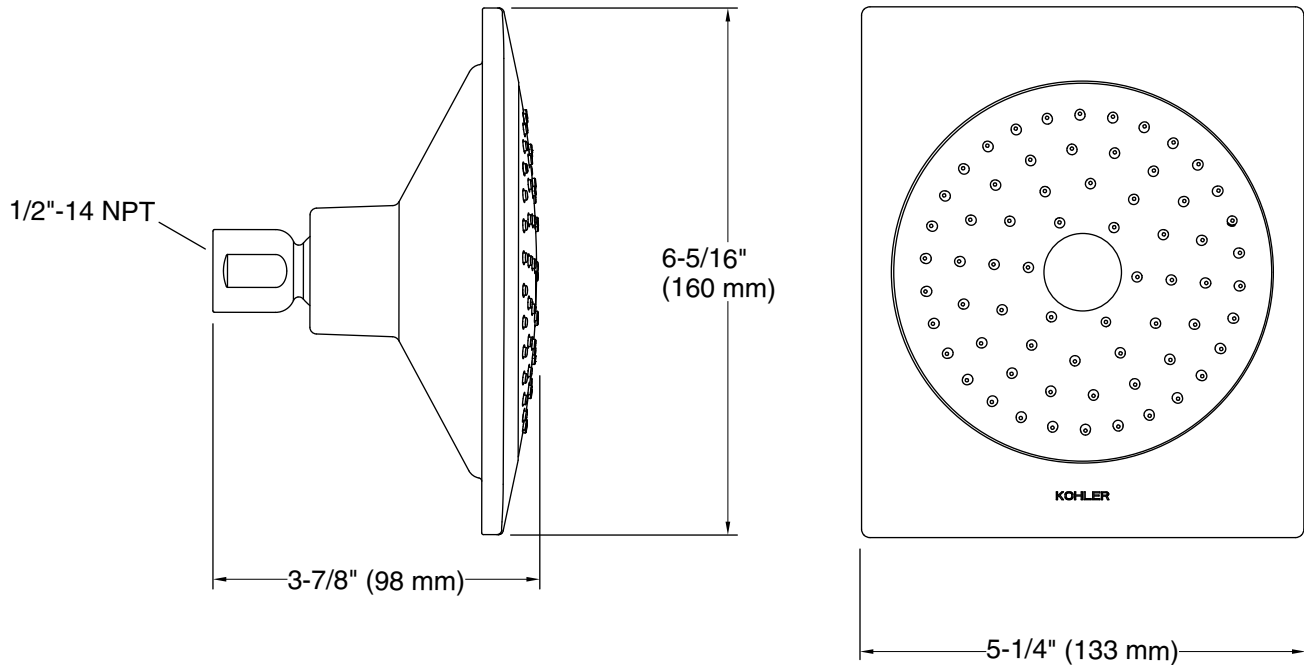

Installation

- 1/2 -14 NPT connection

Recommended Products/Accessories

- K-14679 Shower Arm and Flange
- K-23723 Faucet cleaner

Codes/Standards

- ASME A112.18.1/CSA B125.1
- DOE - Energy Policy Act 1992

KOHLER® Faucet Lifetime Limited Warranty

Technical Information

All product dimensions are nominal.

Showerhead/Body Spray:

Rated maximum flow: 2.5 gal/min (9.5 l/min)

Notes

Install this product according to the installation guide.