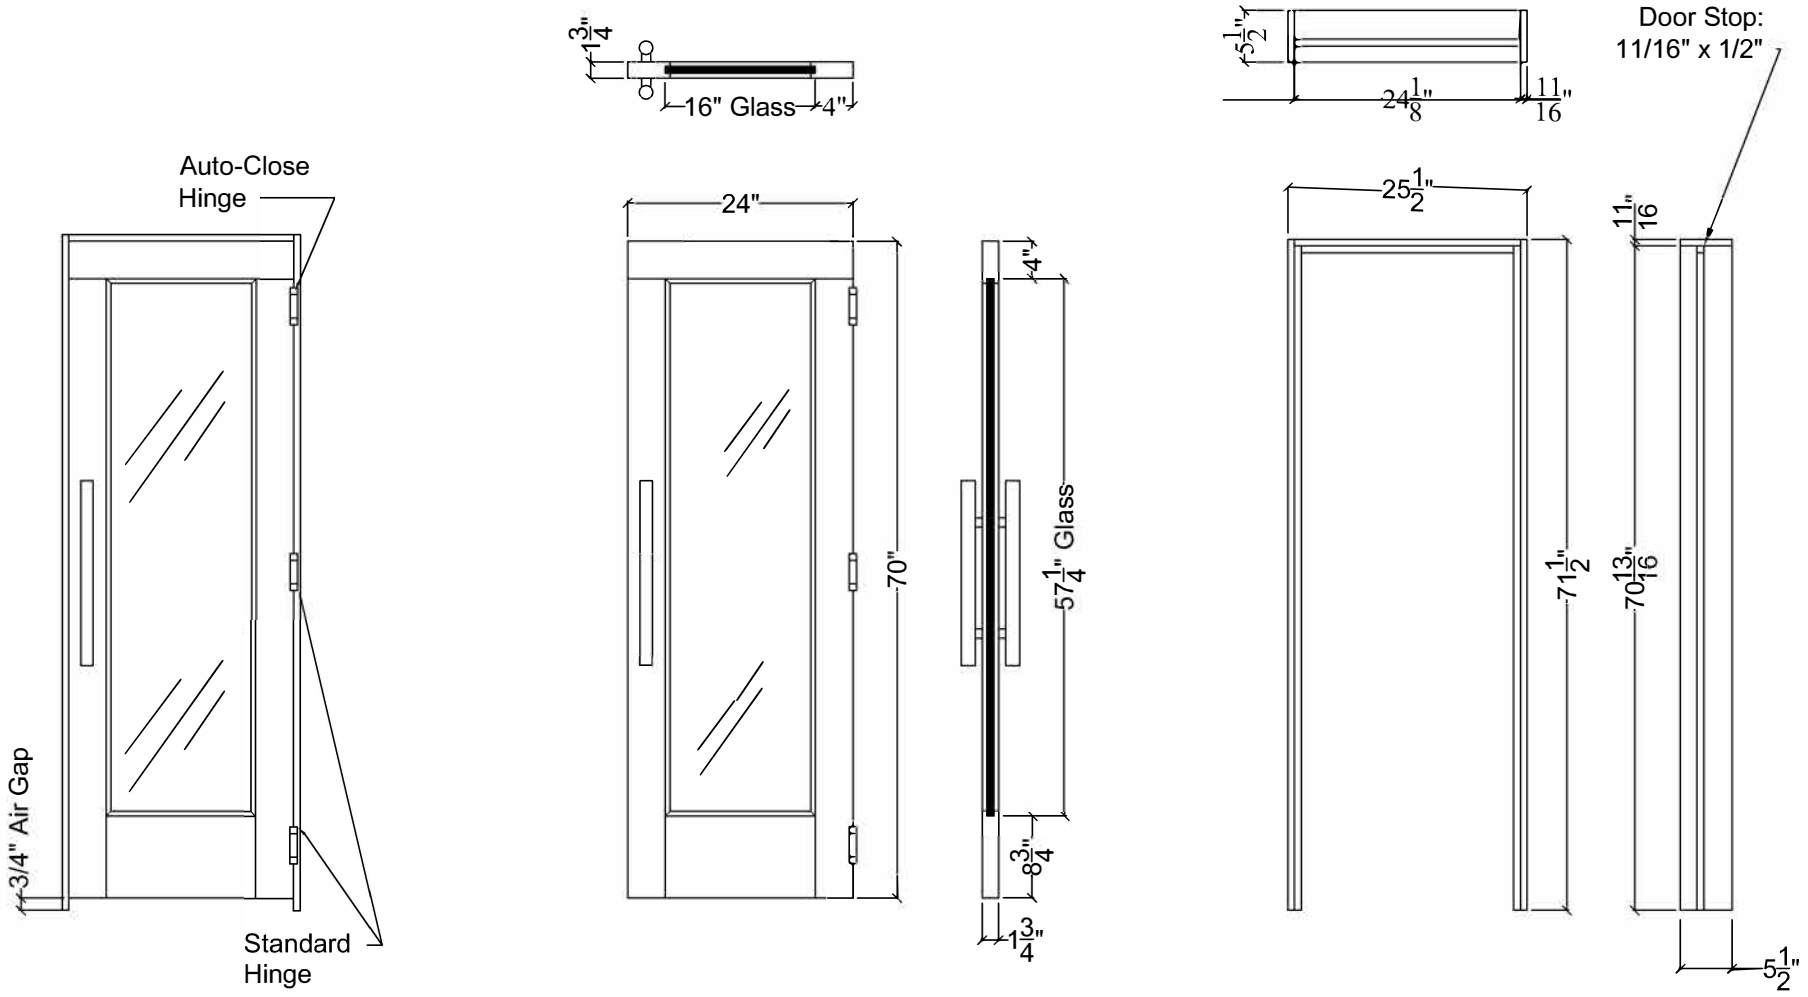

SAUNALUXE DOUGLAS FIR PREHUNG FRAMED SAUNA DOOR, 24 x 70, RIGHT HINGE

Door Assembly

Door

Door Jamb

<p>Description: SaunaLuxe 24"x70" solid wood sauna door with dual pane insulated glass window. Prehung solid Douglas Fir outswing door on a hemlock jamb. Right-hinge with exterior stainless steel and interior wood push/pull set. Black hardware.</p>	<p>Jamb Width: 2-3/4" - 5-1/2"</p>	<p>SKU: 129987</p>	<p>Glass: 16" x 57-1/4" x 5/8"</p>	<p>Rough Opening: 26" x 72"</p>
--	--	--	--	---

PROSAUNAS

Perfection in Sauna

SAUNALUXE DOUGLAS FIR PREHUNG FRAMED SAUNA DOOR, 24 x 70, LEFT HINGE

Door Assembly

Door

Door Jamb

Description:	Jamb Width:	SKU:	Glass:	Rough Opening:
SaunaLuxe 24"x70" solid wood sauna door with dual pane insulated glass window. Prehung solid Douglas Fir outswing door on a hemlock jamb. Left-hinge with exterior stainless steel and interior wood push/pull set. Black hardware.	2-3/4" - 5-1/2"	129988	16" x 57-1/4" x 5/8"	26" x 72"