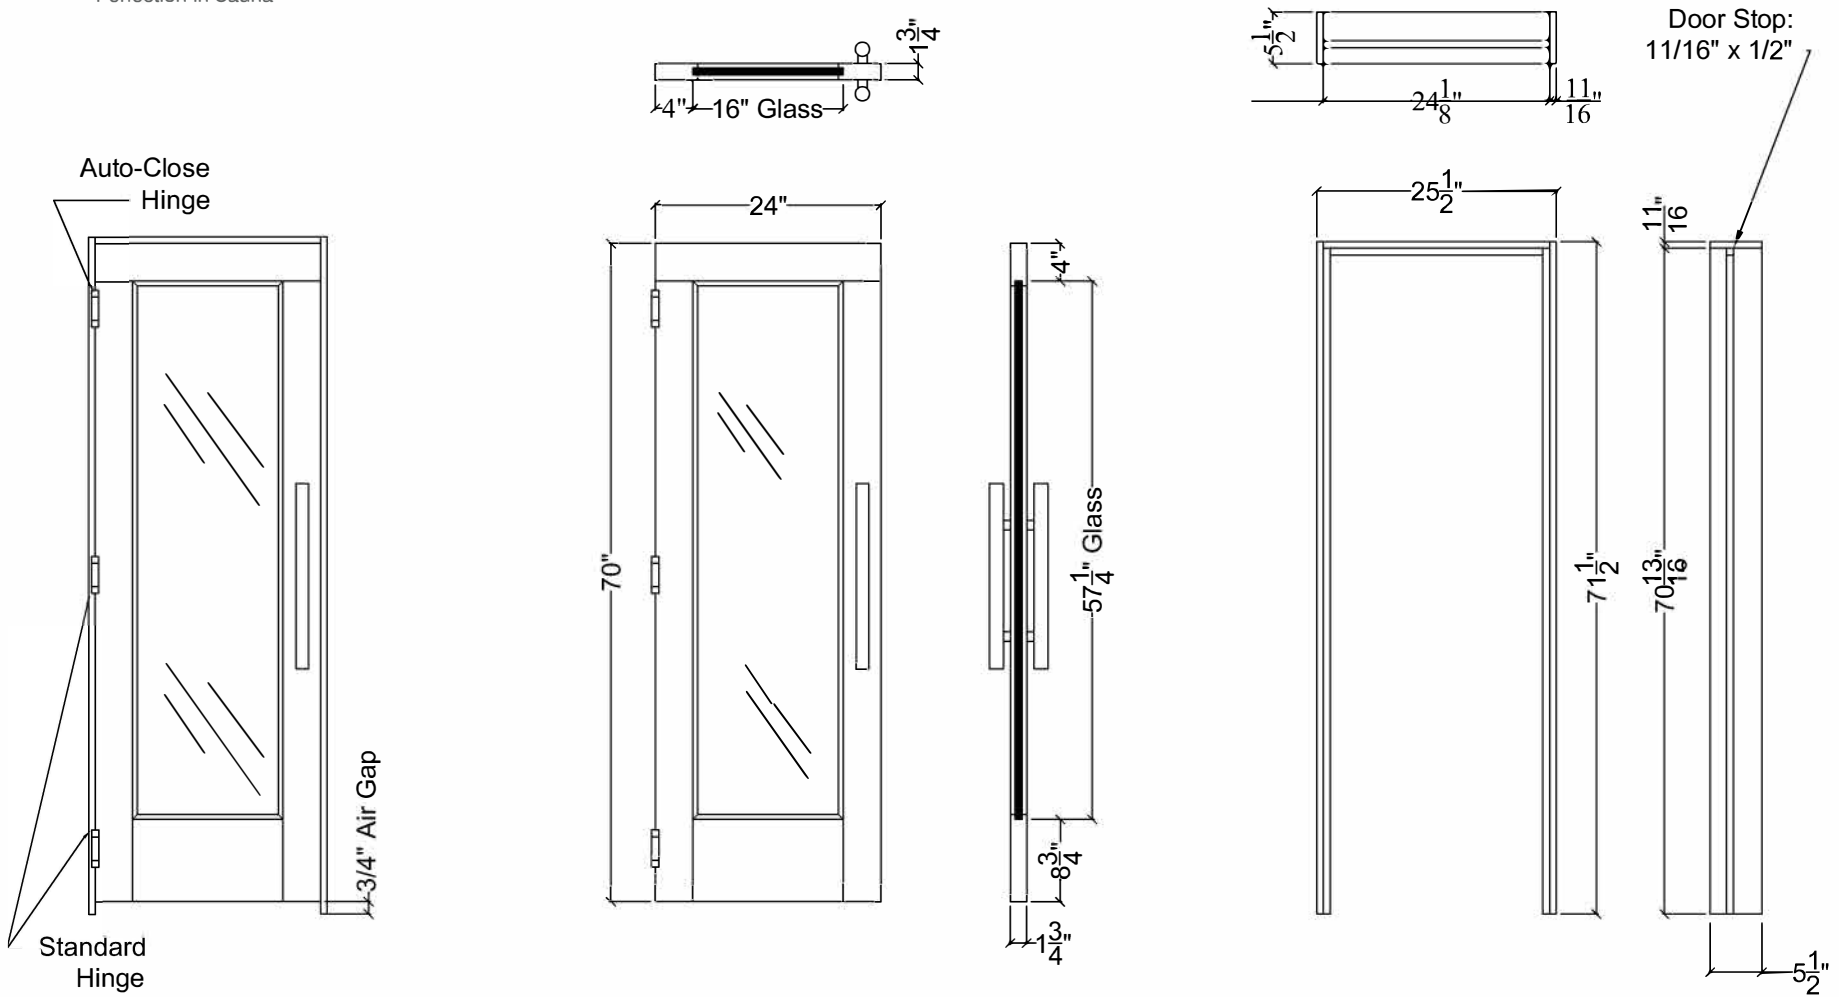

SAUNALUXE DOUGLAS FIR PREHUNG FRAMED SAUNA DOOR, 24 x 70, RIGHT HINGE

Door Assembly

Door

Door Jamb

<p>Description: SaunaLuxe 24"x70" solid wood sauna door with dual pane insulated glass window. Prehung solid Douglas Fir outswing door on a hemlock jamb. Right-hinge with exterior stainless steel and interior wood push/pull set. Black hardware.</p>	<p>Jamb Width: 2-3/4" - 5-1/2"</p>	<p>SKU: 129987</p>	<p>Glass: 16" x 57-1/4" x 5/8"</p>	<p>Rough Opening: 26" x 72"</p>
--	--	--	--	---

PROSAUNAS

Perfection in Sauna

SAUNALUXE DOUGLAS FIR PREHUNG FRAMED SAUNA DOOR, 24 x 70, LEFT HINGE

Door Assembly

Door

Door Jamb

Description:	Jamb Width:	SKU:	Glass:	Rough Opening:
SaunaLuxe 24"x70" solid wood sauna door with dual pane insulated glass window. Prehung solid Douglas Fir outswing door on a hemlock jamb. Left-hinge with exterior stainless steel and interior wood push/pull set. Black hardware.	2-3/4" - 5-1/2"	129988	16" x 57-1/4" x 5/8"	26" x 72"