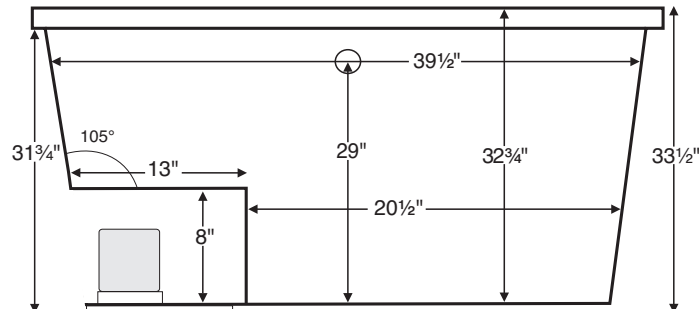

## GENERAL SPECIFICATIONS:

<b>Tub Size</b>	48" x 48" x 33.5"
<b>Bathing Well</b>	length: 39.5" top / 20.5" bottom width: 40" top / 33" bottom depth at overflow: 29"
<b>Plumbed Weight</b>	159 lbs / 72.19 kg
<b>Soaker Weight</b>	134 lbs / 60.84 kg
<b>Average Fill</b>	53 gal to above jet level
<b>Maximum Fill</b>	158 gal to overflow
<b>Undermountable</b>	Yes (with no Aromatherapy)

Numbered locations on tub deck are possible Fill-Flush, Hand-Held Shower or Breda locations.

Shown with Ultra-Therapy Package.

Before ordering or installing, please consider future access to equipment.

**IMPORTANT: If you are planning to use a glass enclosure, MTI must be advised when ordering for possible relocation of controls.**