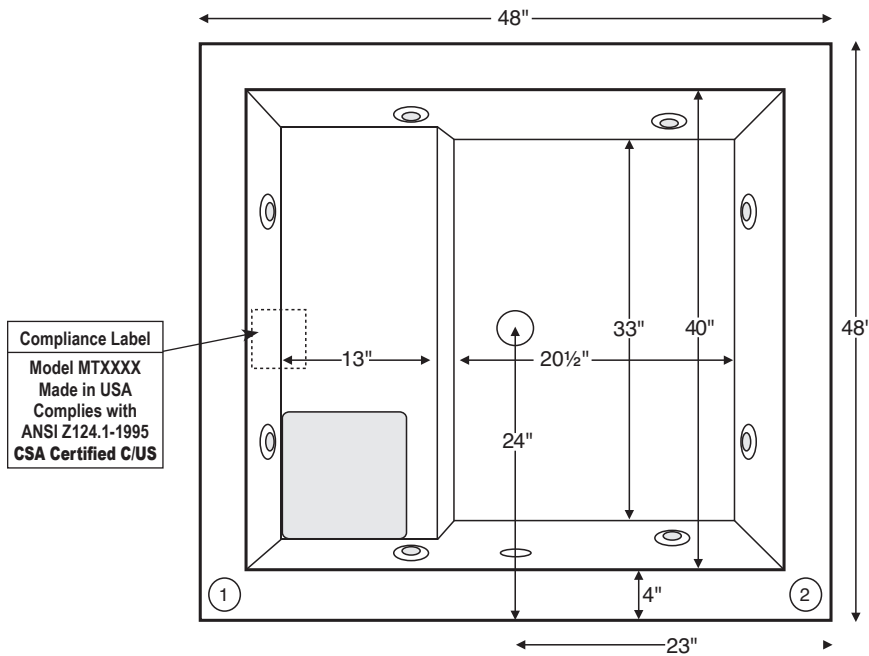

Furo MTDS-59

48" x 48" x 33.5"

GENERAL SPECIFICATIONS:

Tub Size	48" x 48" x 33.5"
Bathing Well	length: 39.5" top / 20.5" bottom width: 40" top / 33" bottom depth at overflow: 29"
Plumbed Weight	159 lbs / 72.19 kg
Soaker Weight	134 lbs / 60.84 kg
Average Fill	53 gal to above jet level
Maximum Fill	158 gal to overflow
Undermountable	Yes (with no Aromatherapy)

NOTE: Filling this tub to the maximum may require an above average size or dedicated water heater.

NOTE: Not recommended as a tub / shower combination.

ELECTRICAL SPECIFICATIONS:

Required Electrical Service	110 Volt
Air Bath or Standard Whirlpool	1-15 amp GFCI
Standard Whirlpool w/Air	2-15 amp GFCI
Ultra-Therapy	2-15 amp GFCI
Ultra-Therapy w/Air	2-20 amp GFCI

CSA Certified C/US; NAHB Certified; ANSI Z124.1 for plastic tubs and ANSI 112.19.7 for whirlpool components.

NOTE: See electrical specifications page for electrical requirements of options.

Compliance Label
Model MTXXXX
Made in USA
Complies with
ANSI Z124.1-1995
CSA Certified C/US

Numbered locations on tub deck are possible Fill-Flush, Hand-Held Shower or Breda locations.

Shown with Ultra-Therapy Package.