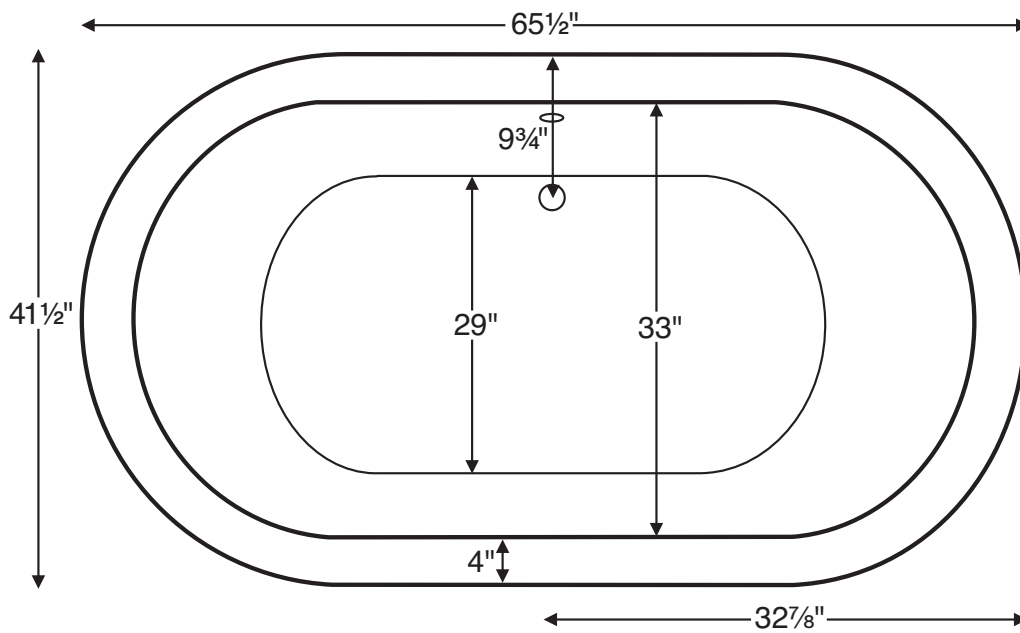

Freestanding Tub

All MTI freestanding tubs use wall-mounted or freestanding faucets. The waste and overflow assembly is concealed between the walls of the tub, eliminating the need for a decorative exposed drain kit.