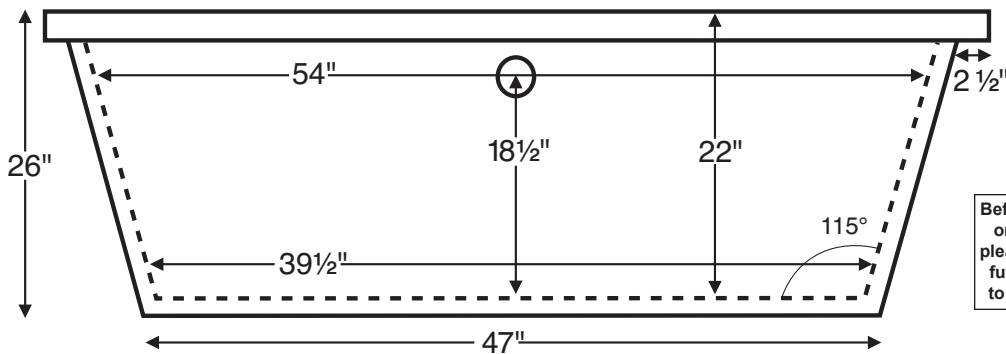

Before ordering or installing, please consider future access to equipment.

Measurements are $\pm 1/2$ " and are subject to change without notice.
Data herein supersedes all previous prior to publication date shown below.