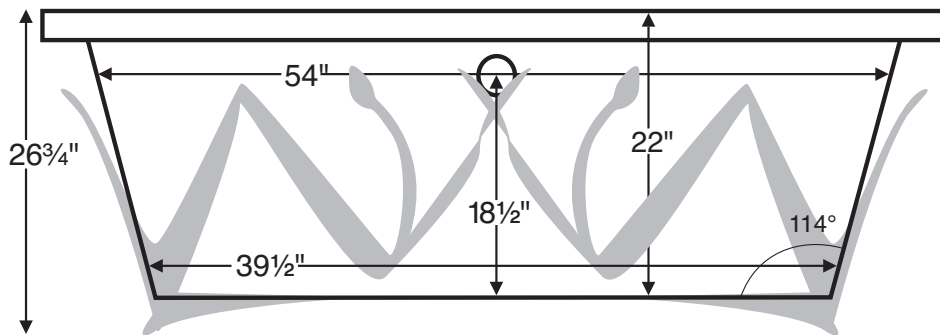

GENERAL SPECIFICATIONS:

Tub Size	65.5" x 41.5" x 26.75"
Bathing Well	length: 54" top / 39.5" bottom width: 33" top / 29" bottom depth at overflow: 18.5"
Soaker Weight	200 lbs / 56.75 kg
Maximum Fill	94 gal to overflow
Undermountable	No

NOTE: Filling this tub to the maximum may require an above average size or dedicated water heater.

NOTE: Not recommended as a tub / shower combination.

Primm MTDS-66

65.5" x 41.5" x 26.75"

Freestanding Tub

All MTI freestanding tubs use wall-mounted or freestanding faucets.

Measurements are $\pm 1/2"$ and are subject to change without notice.
Data herein supersedes all previous prior to publication date shown below.