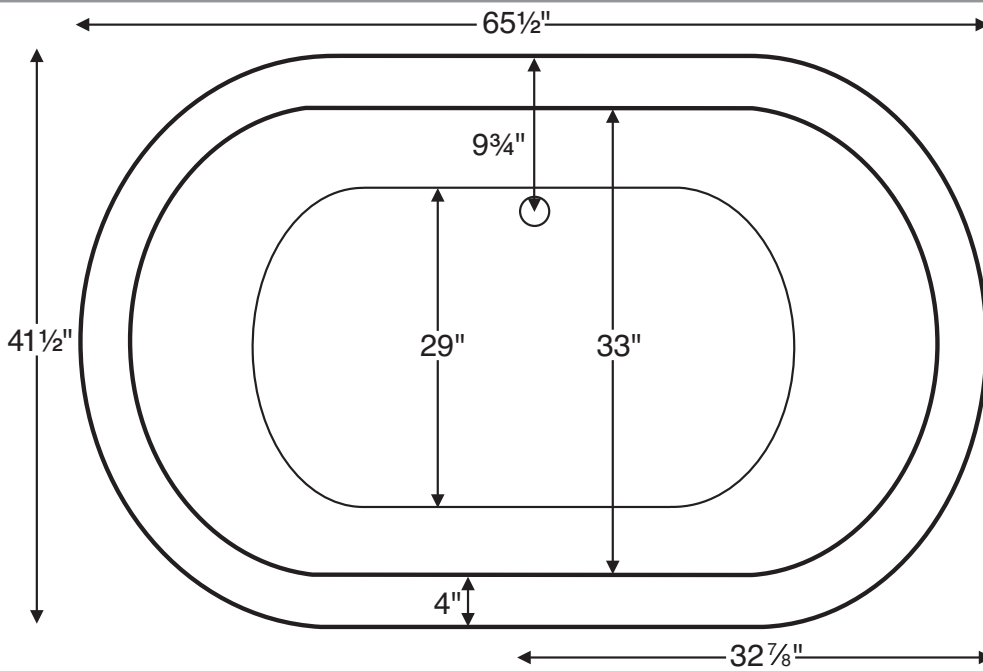

GENERAL SPECIFICATIONS:

Tub Size	65.5" x 41.5" x 26.75"
Bathing Well	length: 54" top / 39.5" bottom width: 33" top / 29" bottom depth at overflow: 18.5"
Soaker Weight	200 lbs / 56.75 kg
Maximum Fill	94 gal to overflow
Undermountable	No

NOTE: Filling this tub to the maximum may require an above average size or dedicated water heater.

NOTE: Not recommended as a tub / shower combination.

Primm MTDS-66

65.5" x 41.5" x 26.75"

Freestanding Tub

All MTI freestanding tubs use wall-mounted or freestanding faucets.

Measurements are $\pm 1/2"$ and are subject to change without notice.
Data herein supersedes all previous prior to publication date shown below.